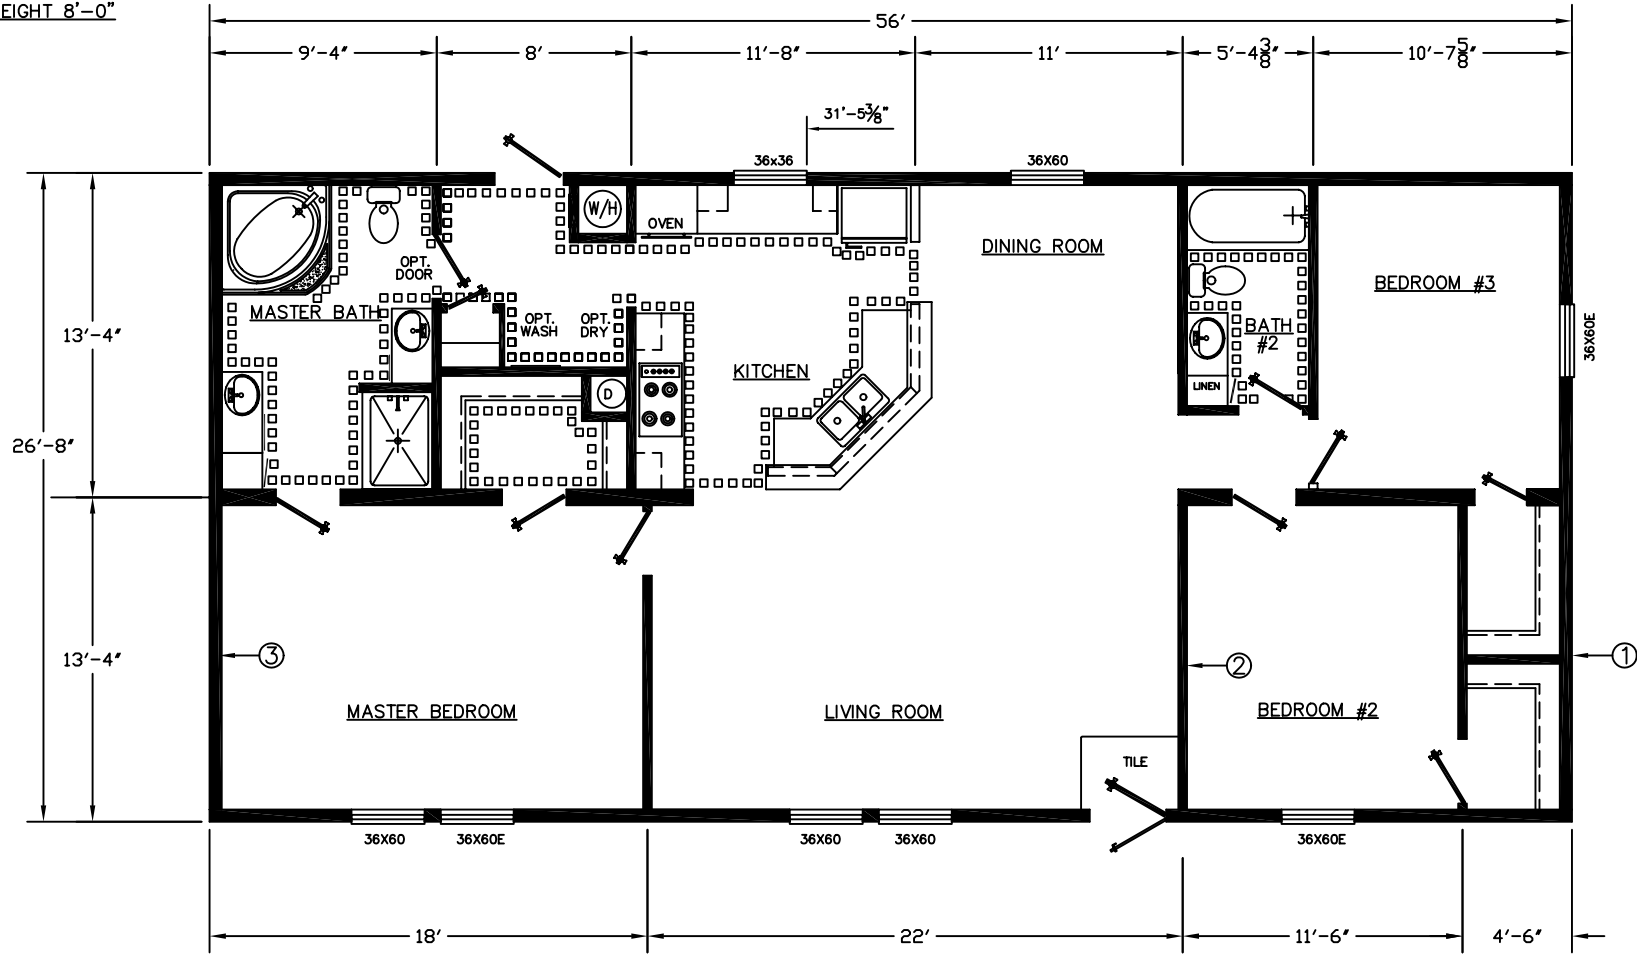

26'-8" WIDE HOME  
 SIDEWALL HEIGHT 8'-0"

FRONT 

REFER OPENING 35 1/2"x67 1/2"

ZONE 1	SW#1		SW#3
ZONE 2	SW#1		SW#3
ZONE 3	SW#1	SW#2	SW#3

2801-103  
 alt# 6 kit option  
 1493 SQ.FT.