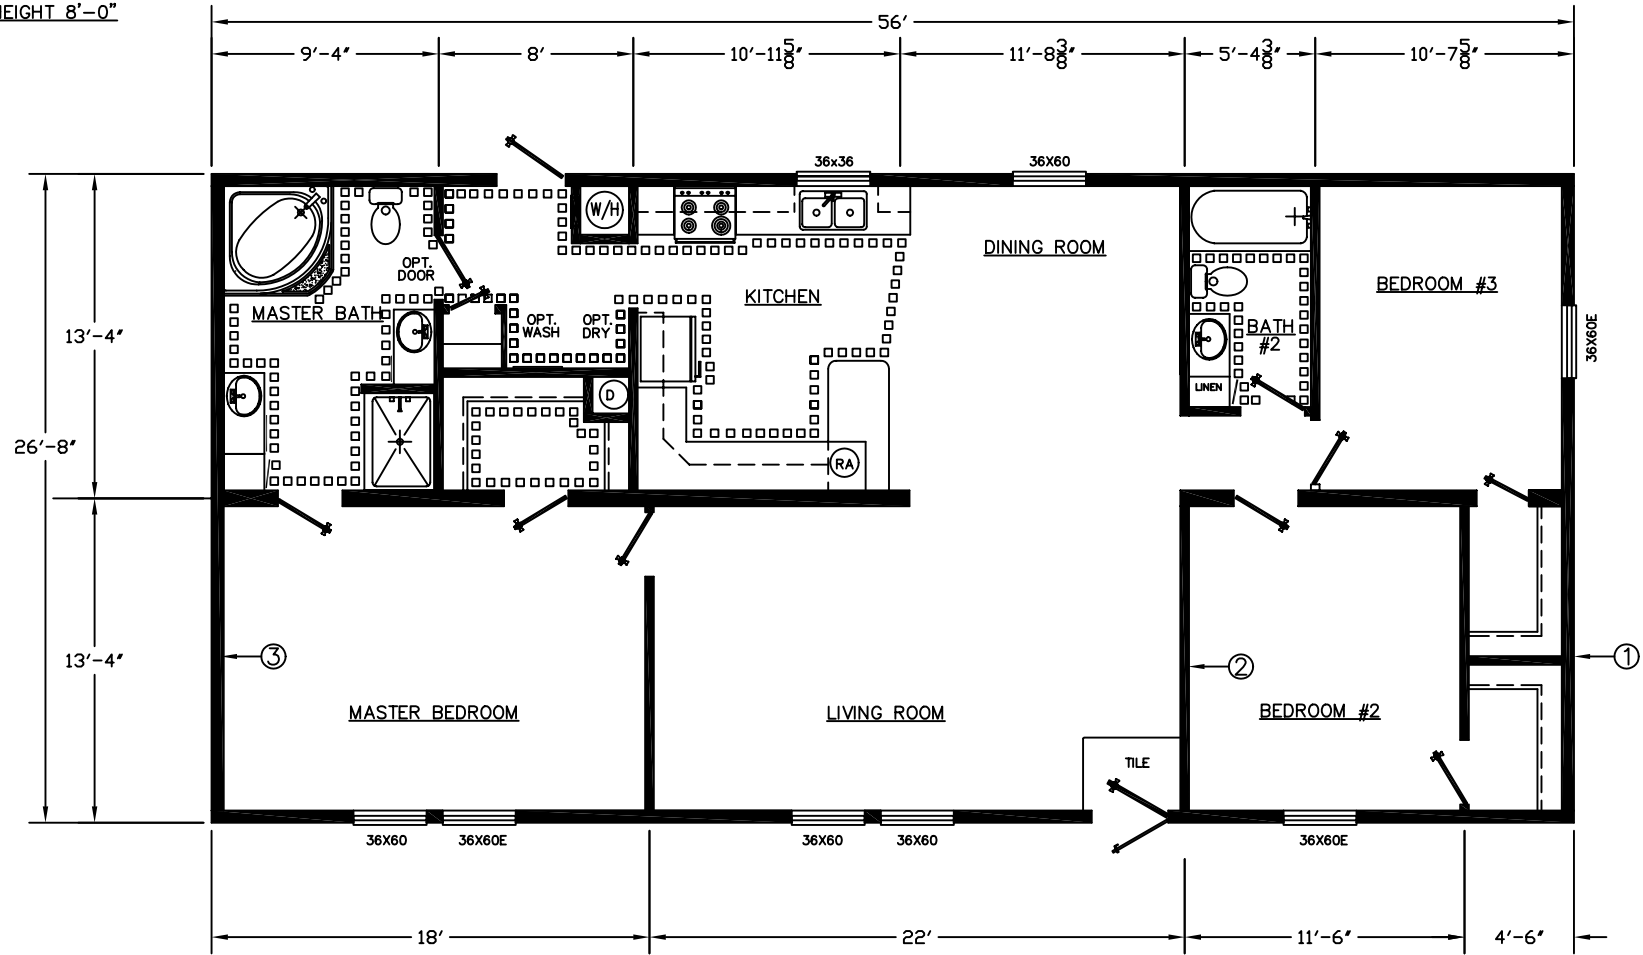

26'-8" WIDE HOME
 SIDEWALL HEIGHT 8'-0"

REFER OPENING 35 1/2"x67 1/2"

ZONE 1	SW#1		SW#3
ZONE 2	SW#1		SW#3
ZONE 3	SW#1	SW#2	SW#3

2801-103
 1493 SQ.FT.