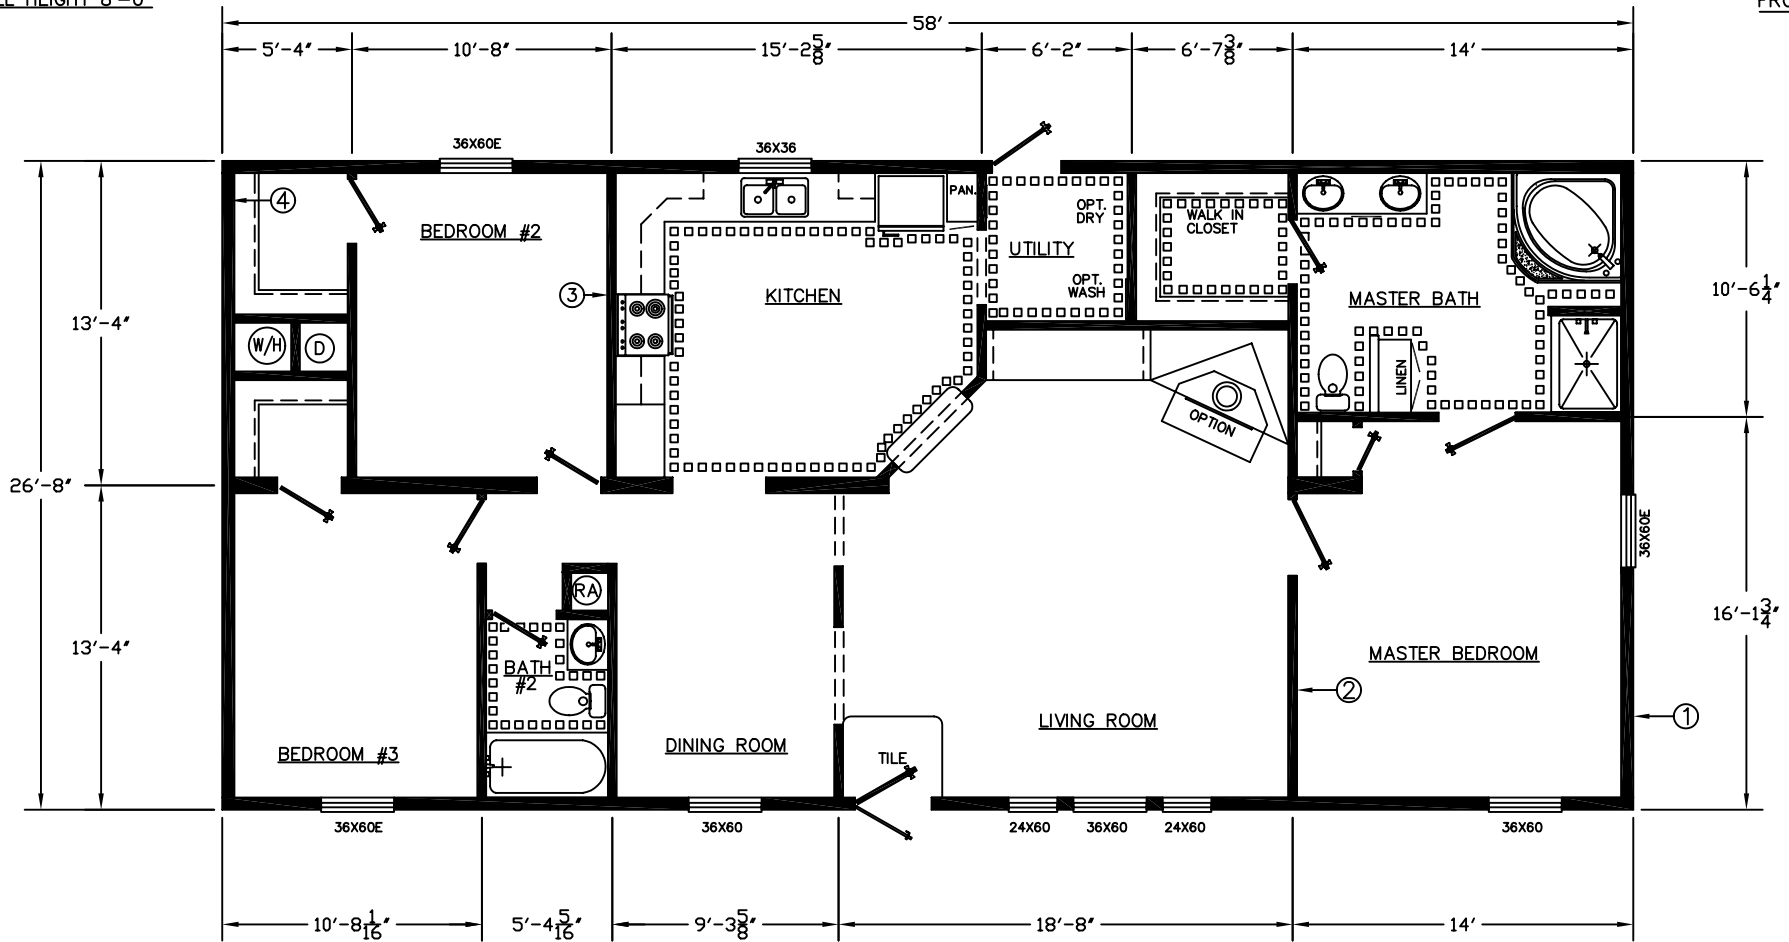

26'-8" WIDE HOME  
 SIDEWALL HEIGHT 8'-0"

FRONT 

REFER OPENING 35 1/2"x67 1/2"

ZONE 1	SW#1			SW#4
ZONE 2	SW#1	SW#2	SW#3	SW#4
ZONE 3	SW#1	SW#2	SW#3	SW#4

2803-101  
 1547 SQ.FT.