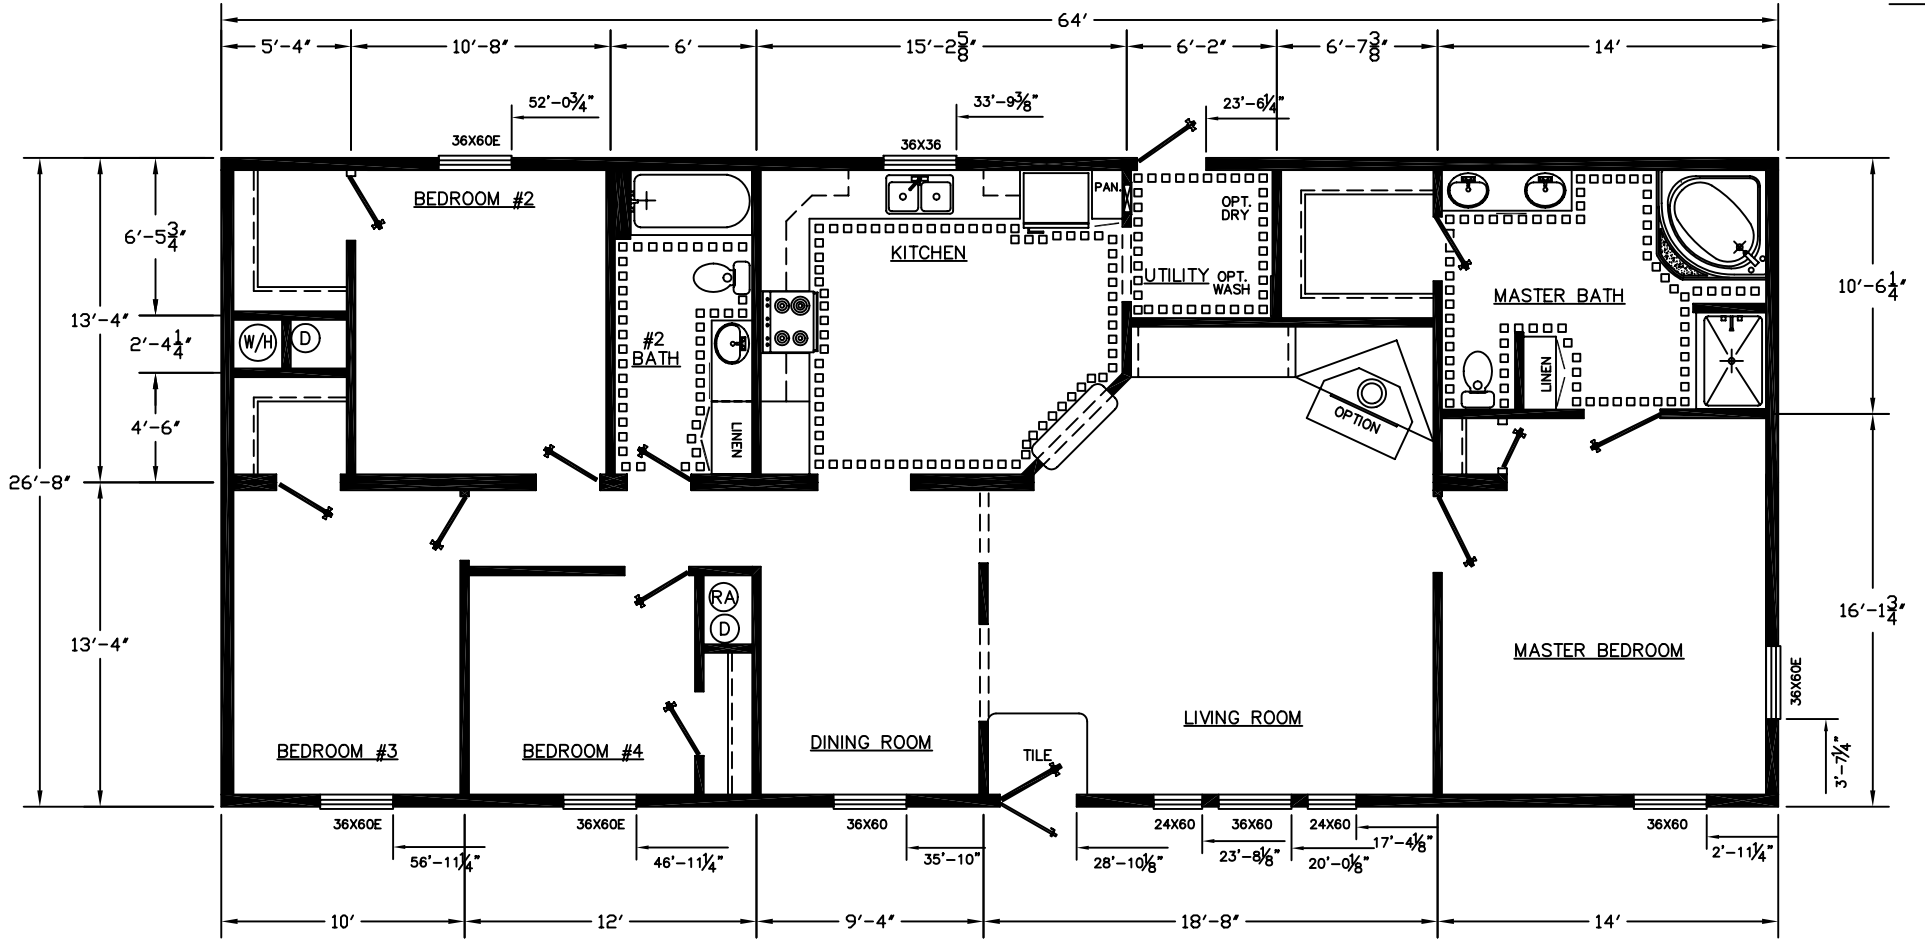

26'-8" WIDE HOME
 SIDEWALL HEIGHT 8'-0"

FRONT 

2805-114
 1707 SQ.FT.