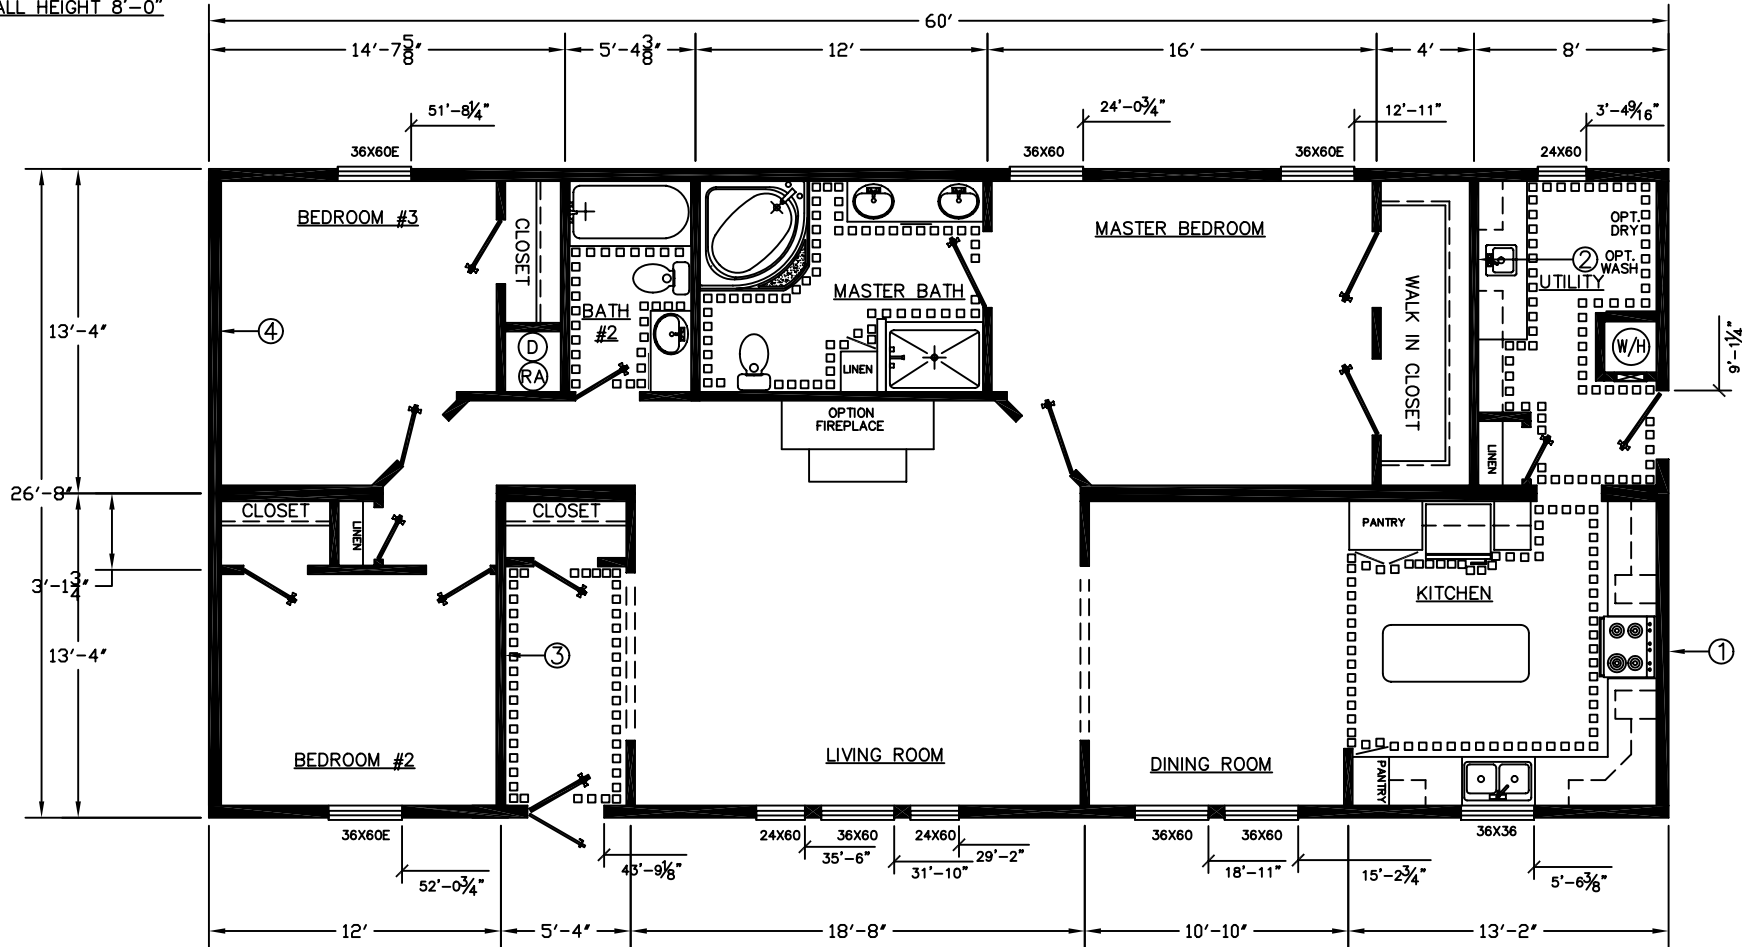

26'-8" WIDE HOME  
 SIDEWALL HEIGHT 8'-0"

FRONT

REFER OPENING 35 1/2"x67 1/2"

ZONE 1	SW#1			SW#4
ZONE 2	SW#1	SW#2	SW#3	SW#4
ZONE 3	SW#1	SW#2	SW#3	SW#4