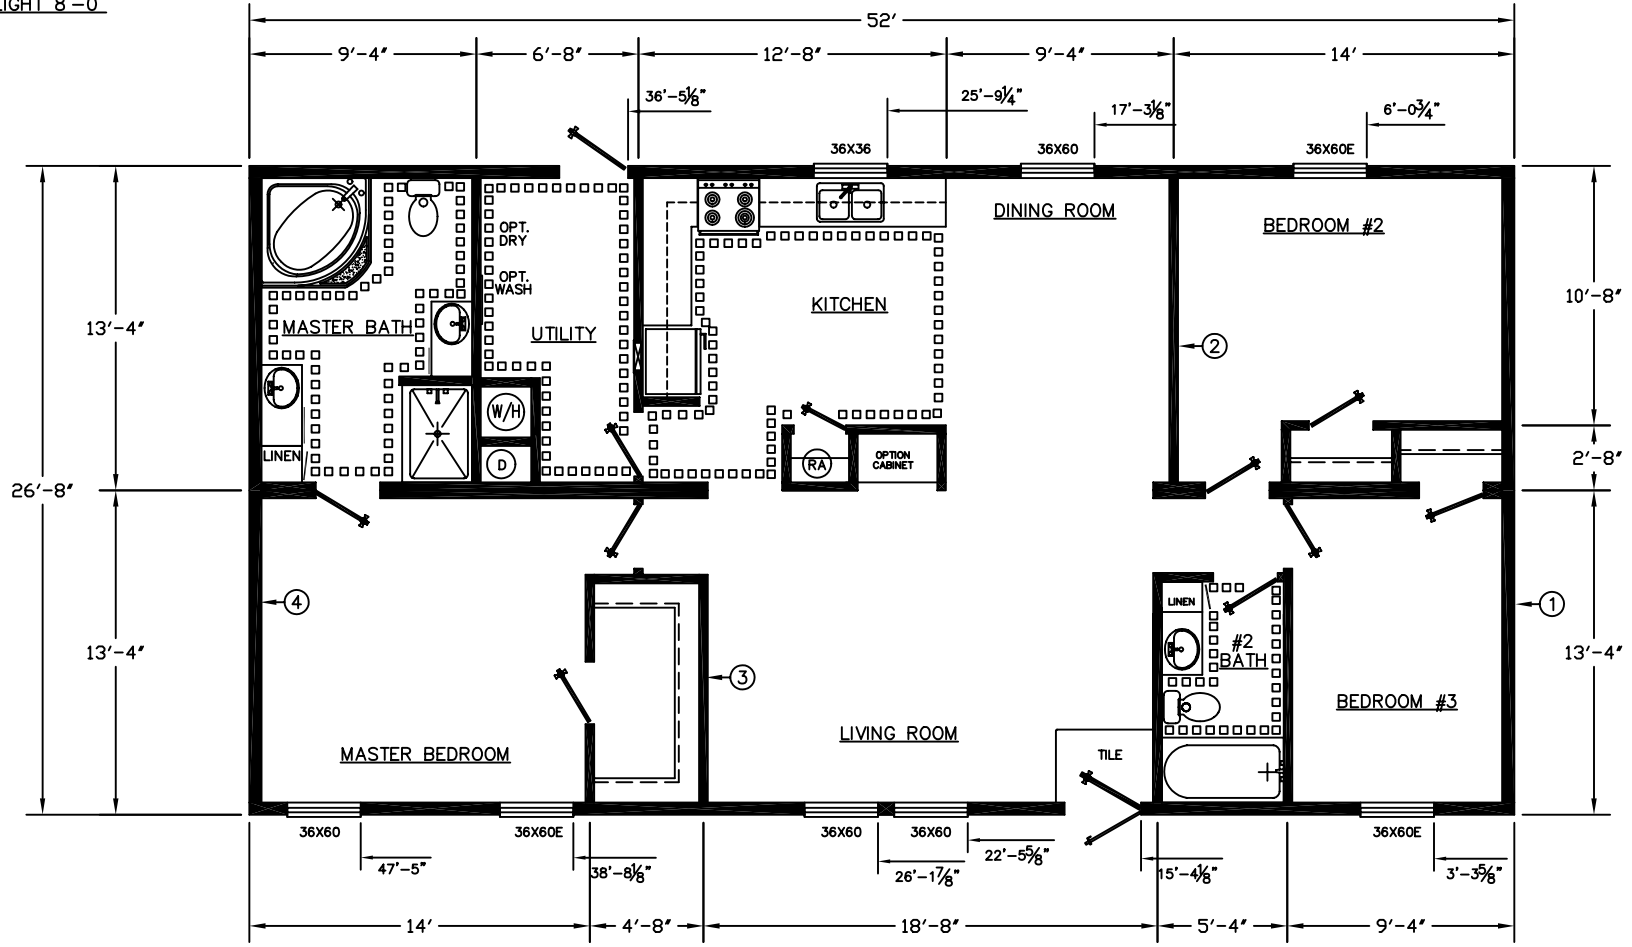

26'-8" WIDE HOME  
 SIDEWALL HEIGHT 8'-0"

FRONT 

REFER OPENING 35 1/2"x67 1/2"

ZONE 1	SW#1			SW#4
ZONE 2	SW#1			SW#4
ZONE 3	SW#1	SW#2	SW#3	SW#4

2814-135  
 1387 SQ.FT.