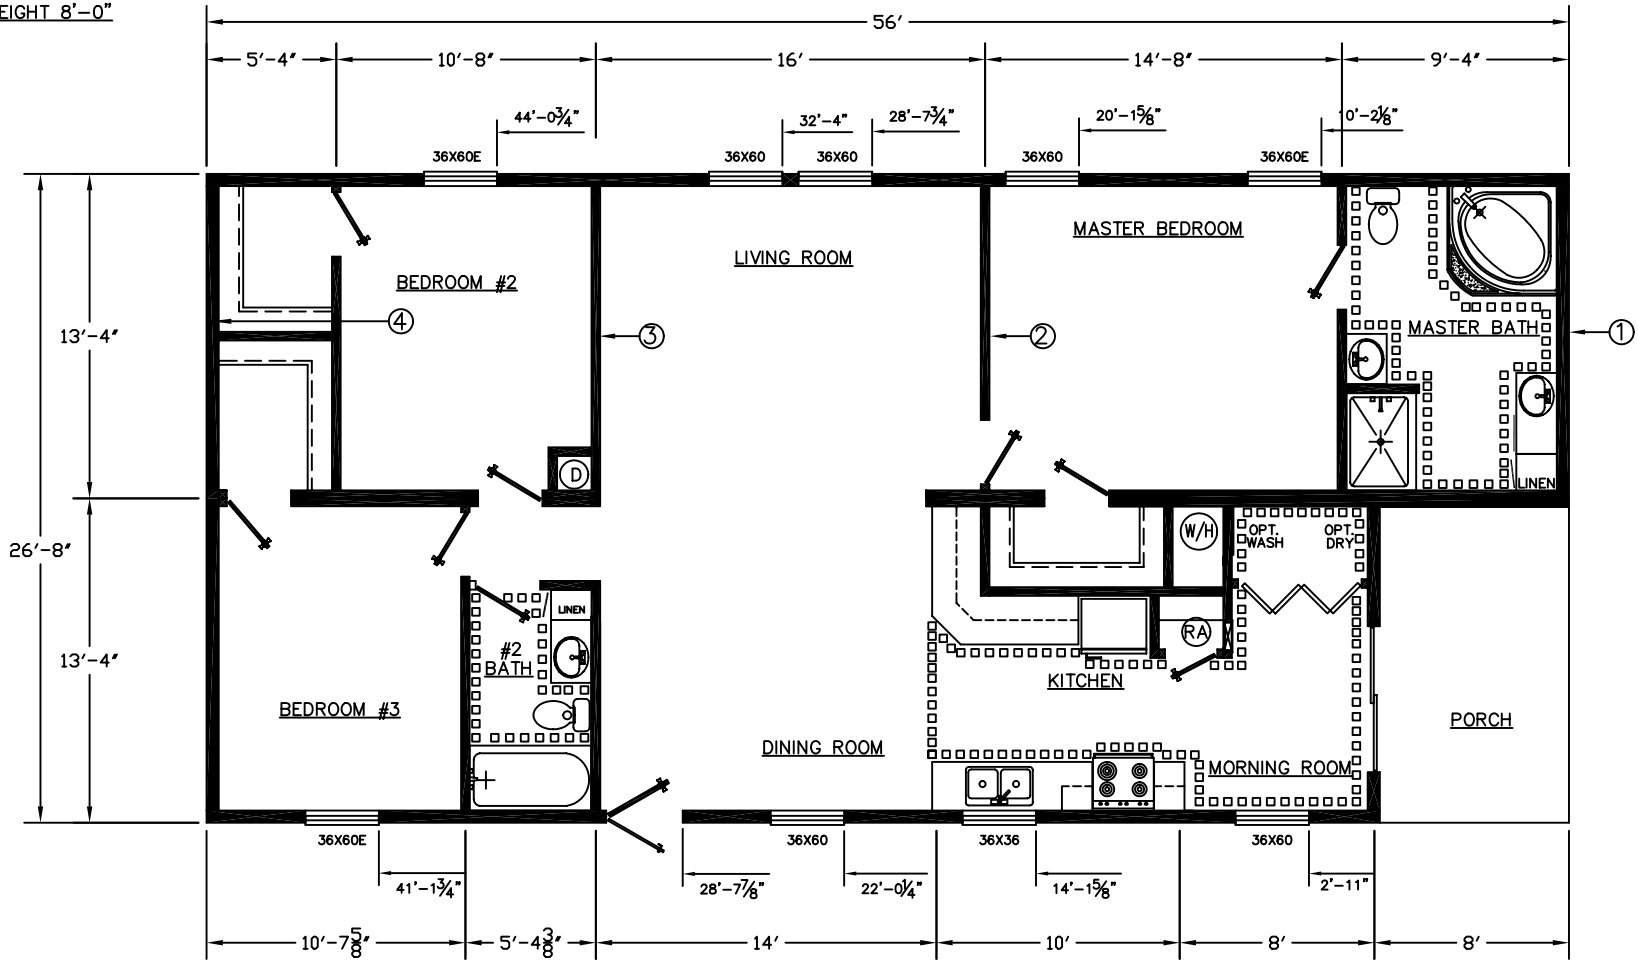

26'-8" WIDE HOME
 SIDEWALL HEIGHT 8'-0"

FRONT 

REFER OPENING 35 1/2"x67 1/2"

ZONE 1	SW#1			SW#4
ZONE 2	SW#1			SW#4
ZONE 3	SW#1	SW#2	SW#3	SW#4

2818-146
 1493 SQ.FT.