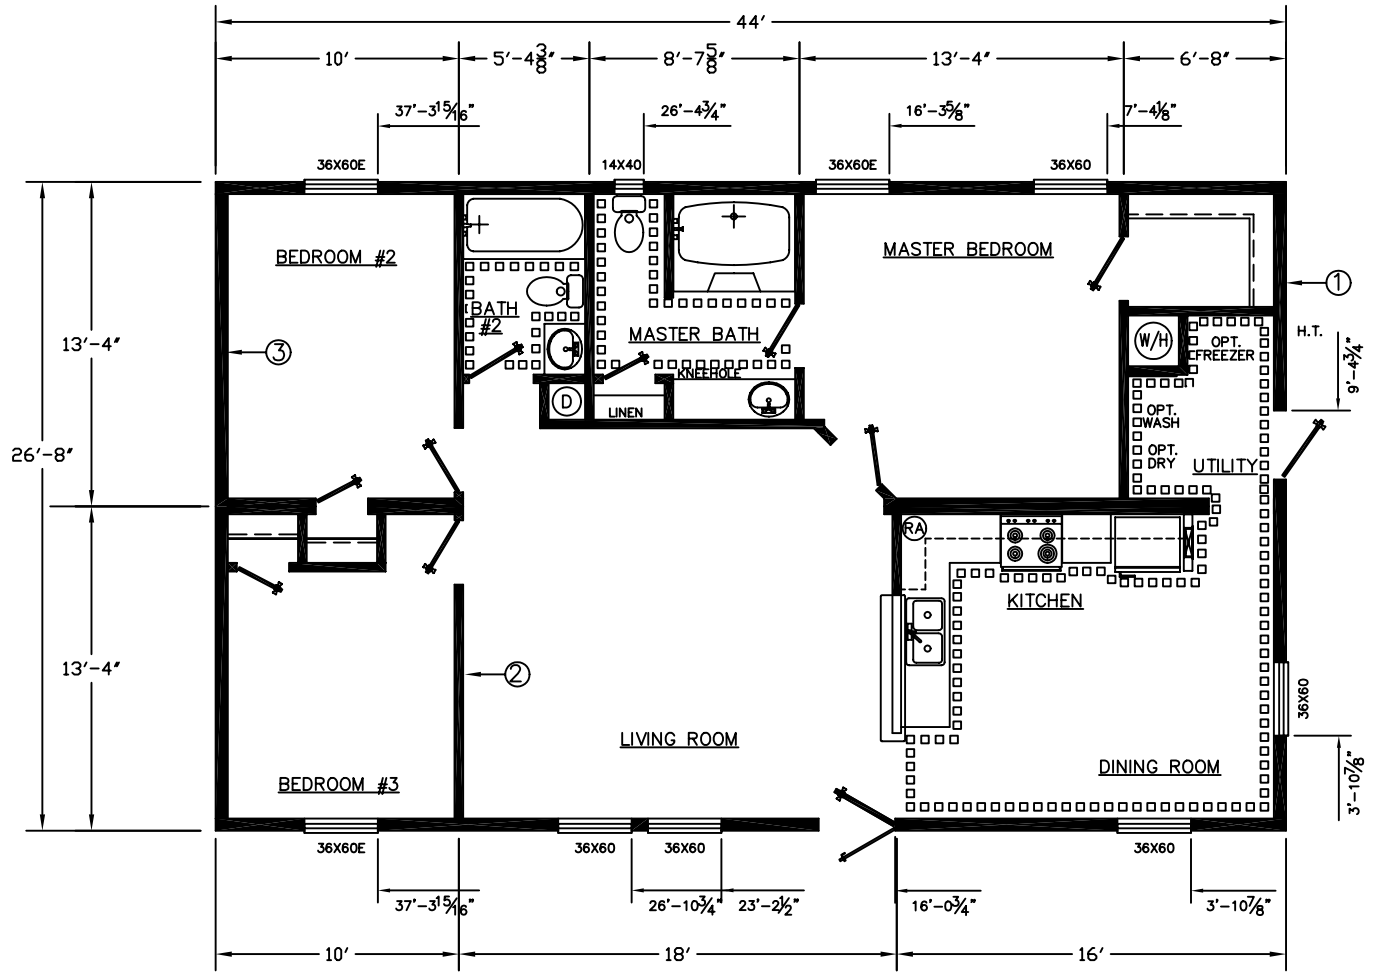

26'-8" WIDE HOME
 SIDEWALL HEIGHT 8'-0"

FRONT 

REFER OPENING 35 1/2"x67 1/2"

ZONE 1	SW#1		SW#3
ZONE 2	SW#1		SW#3
ZONE 3	SW#1	SW#2	SW#3

ZONE ZONE ZONE
 1 2 3

1173 SQ.FT.
 SALES