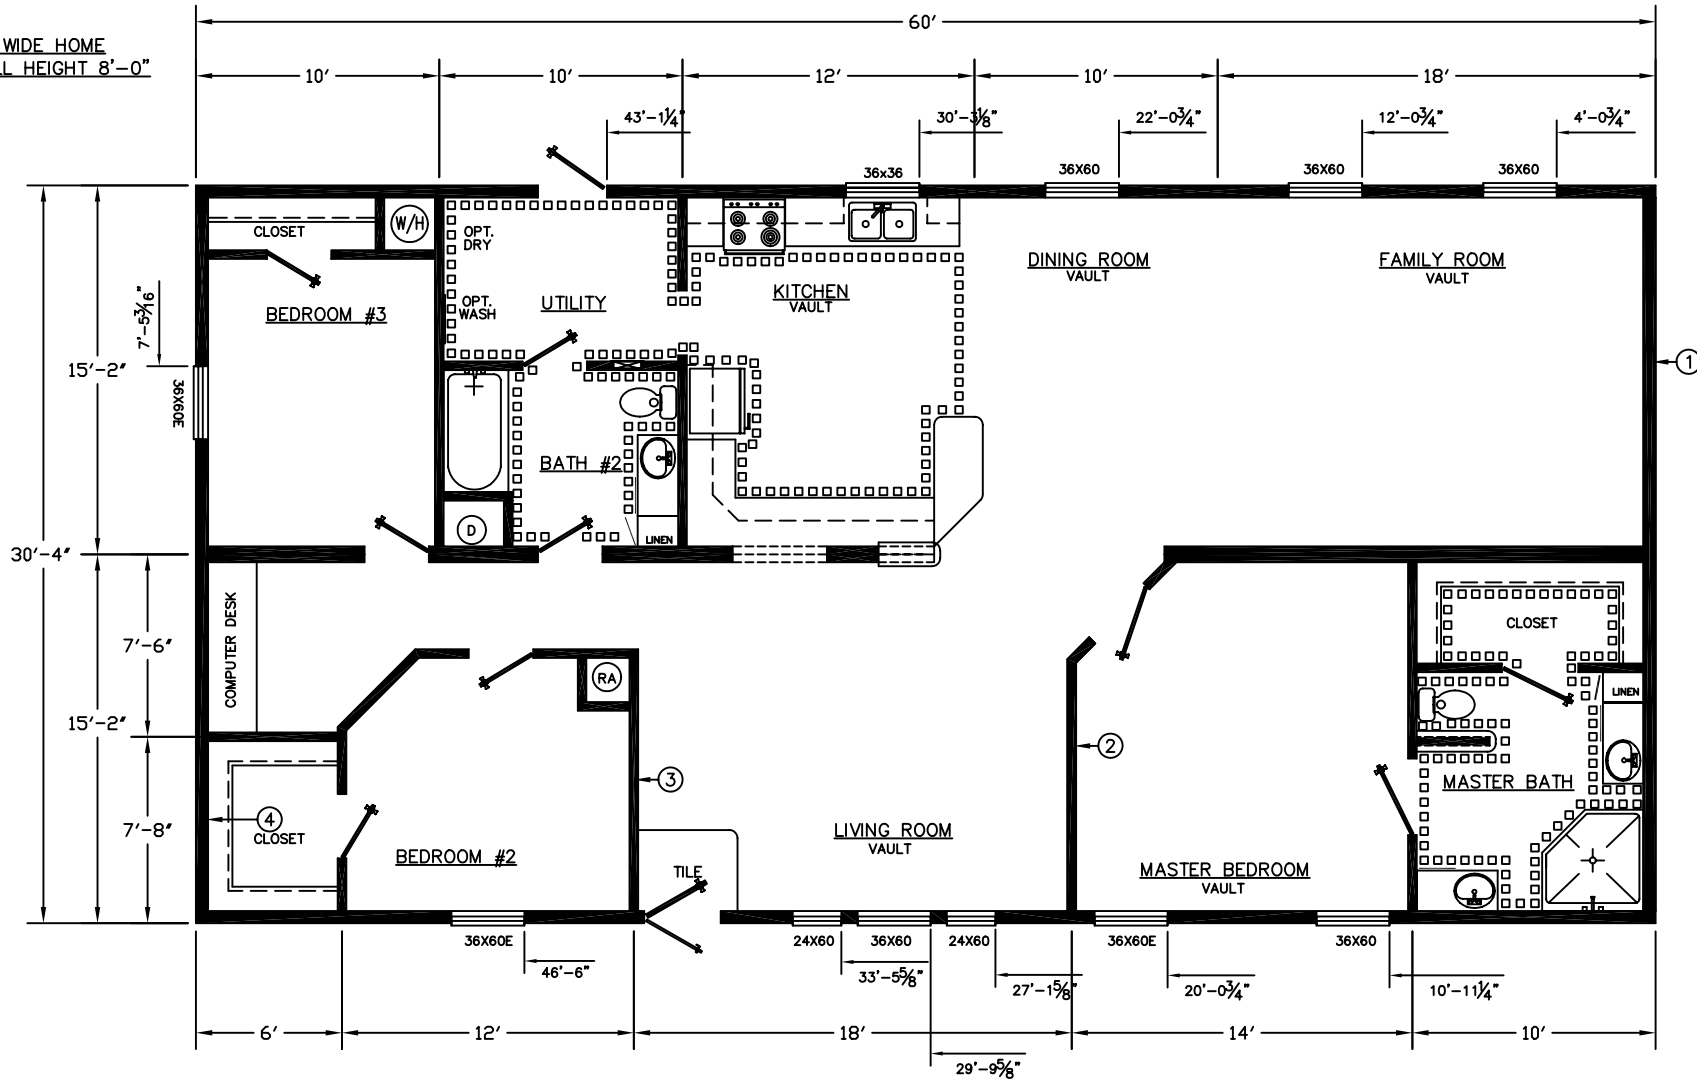

30'-4" WIDE HOME
SIDEWALL HEIGHT 8'-0"

FRONT 

REFER OPENING 35 1/2"x67 1/2"

ZONE 1	SW#1			SW#4
ZONE 2	SW#1	SW#2	SW#3	SW#4
ZONE 3	SW#1	SW#2	SW#3	SW#4

3205-108
1820 SQ.FT.