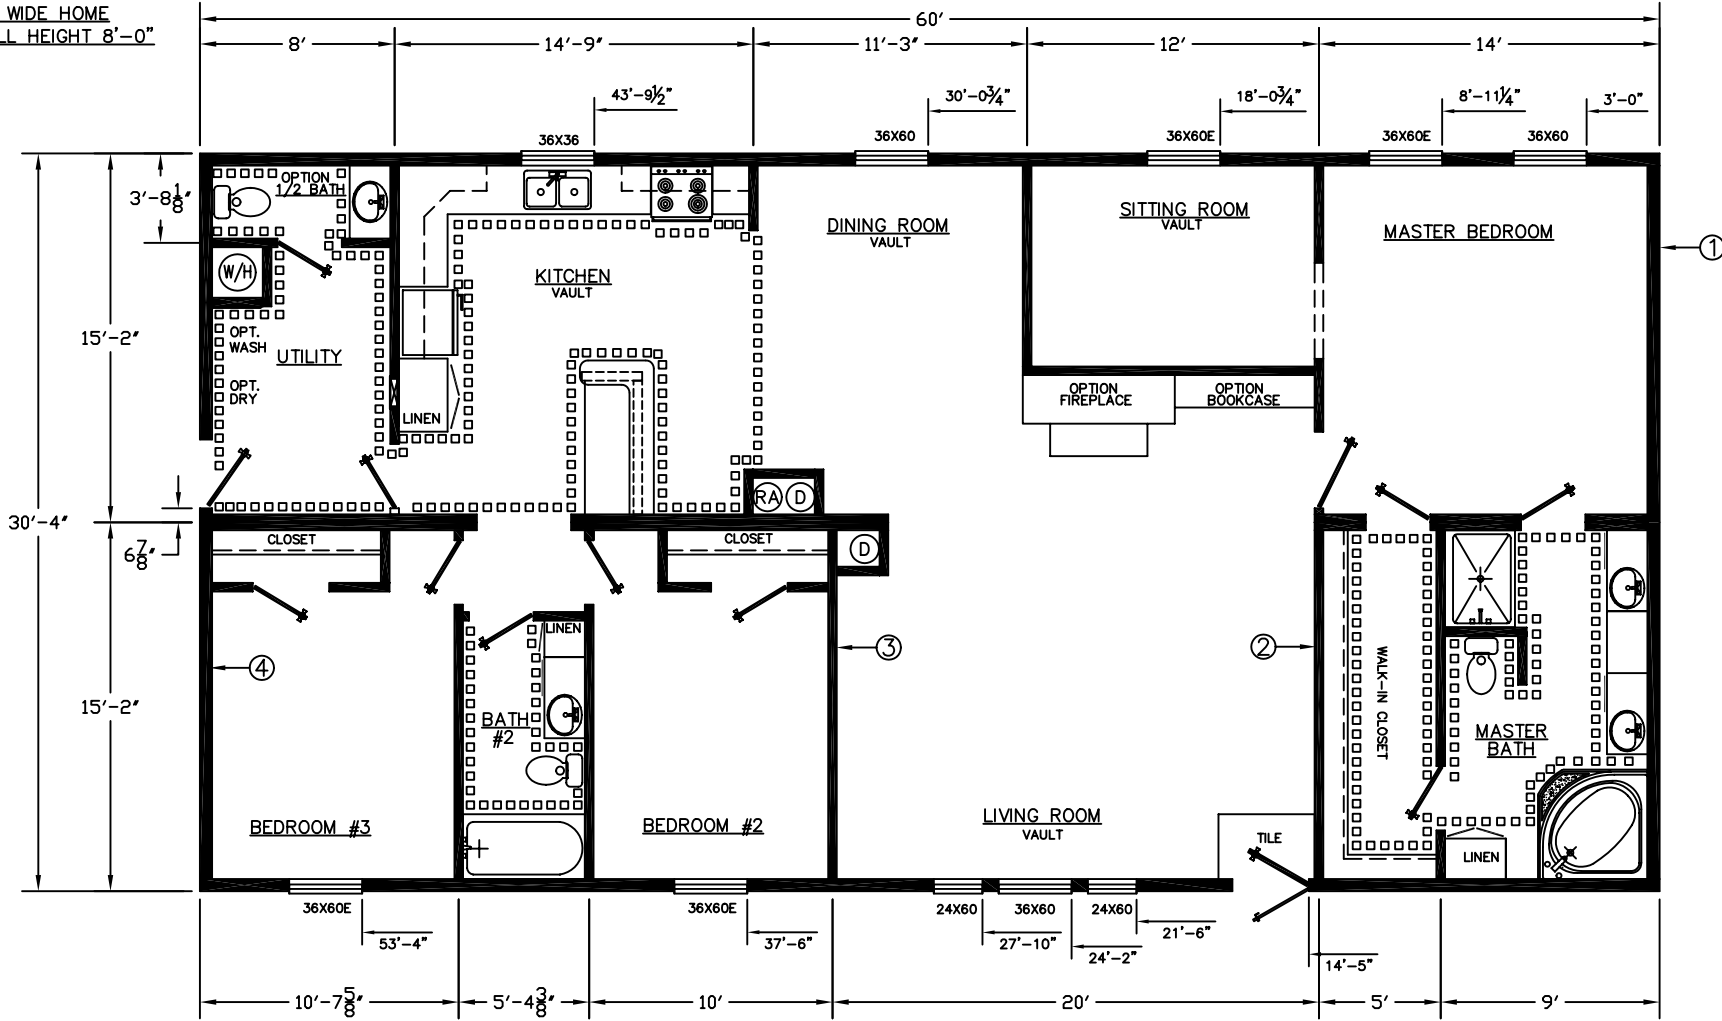

30'-4" WIDE HOME
SIDEWALL HEIGHT 8'-0"

FRONT 

REFER OPENING 35 1/2"x67 1/2"

ZONE 1	SW#1			SW#4
ZONE 2	SW#1		SW#3	SW#4
ZONE 3	SW#1	SW#2	SW#3	SW#4

3206-109
1820 SQ.FT.