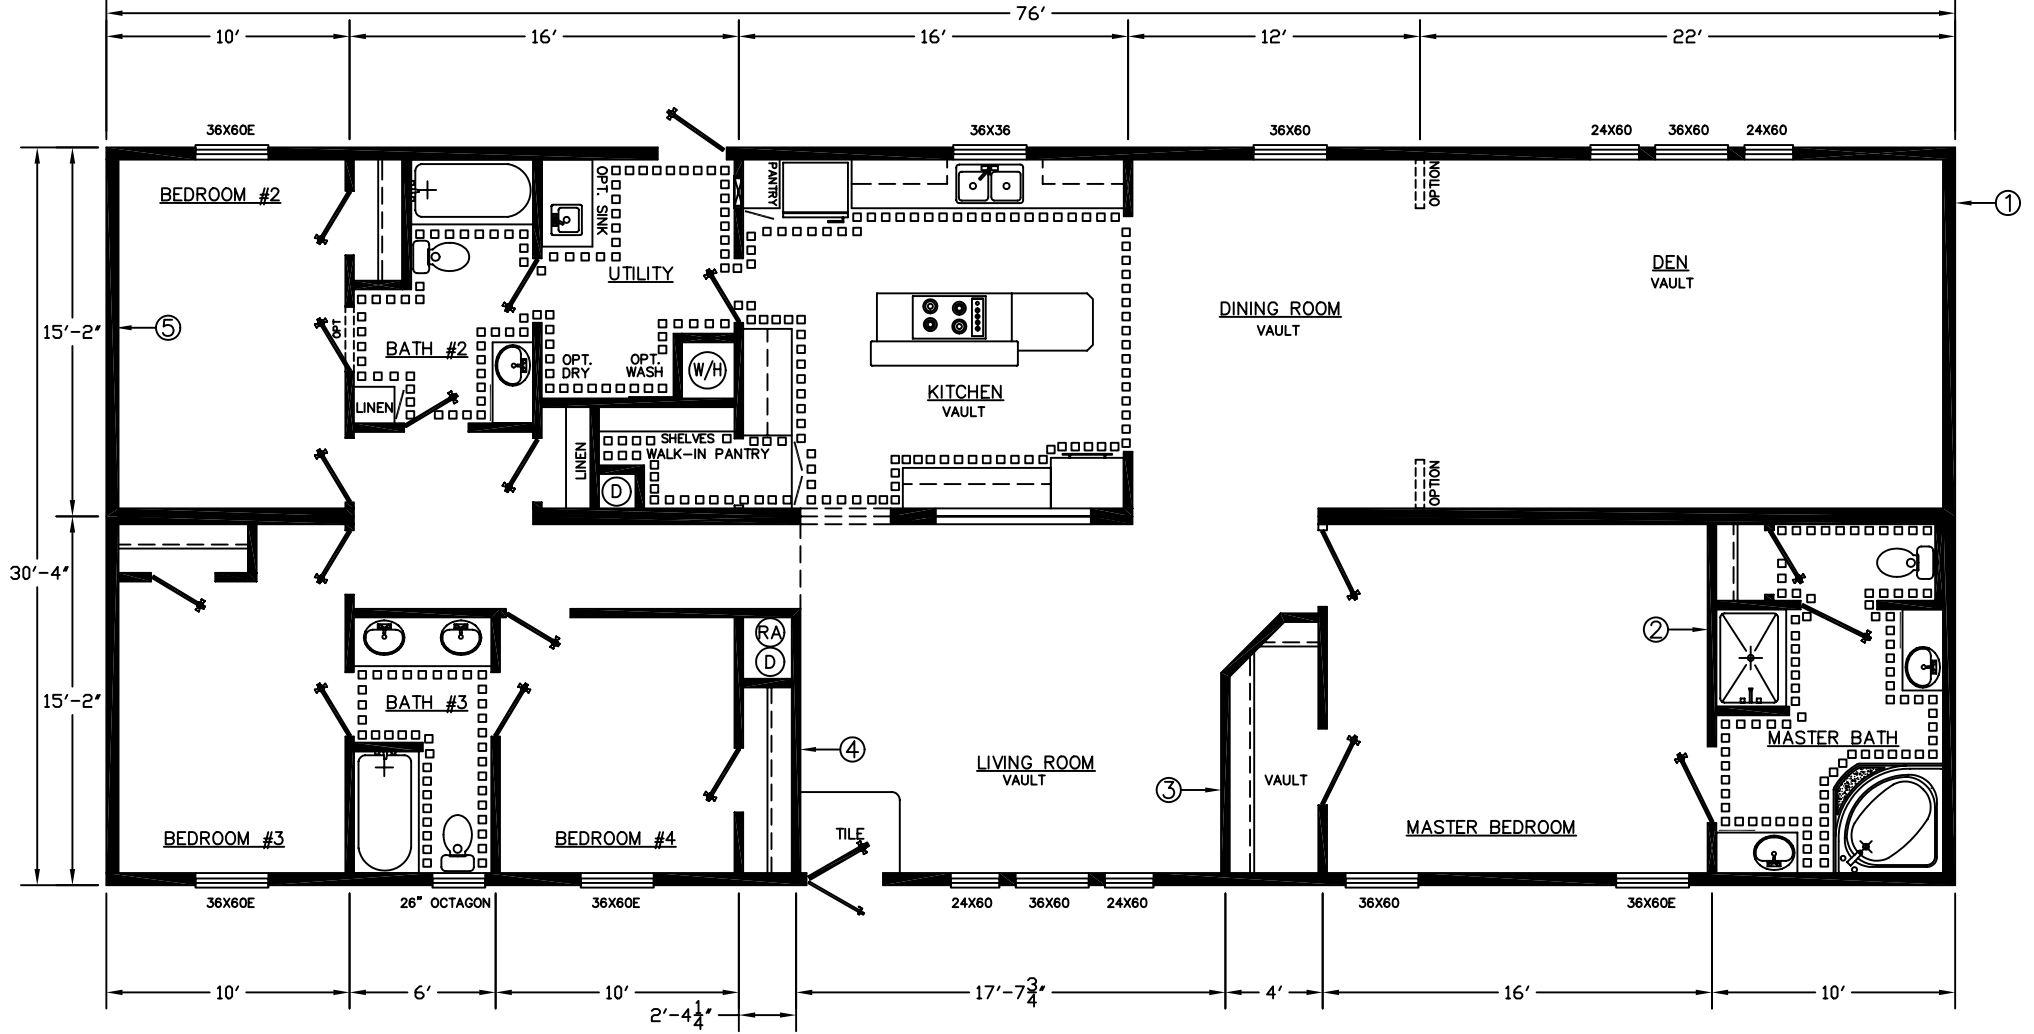

30'-4" WIDE HOME SIDEWALL HEIGHT 8'-0"

FRONT

REFER OPENING 35 1/2"x67 1/2"

ZONE 1	SW#1		SW#3		SW#5
ZONE 2	SW#1	SW#2	SW#3	SW#4	SW#5
ZONE 3	SW#1	SW#2	SW#3	SW#4	SW#5

3207-110 ALT#1
2305 SQ.FT.