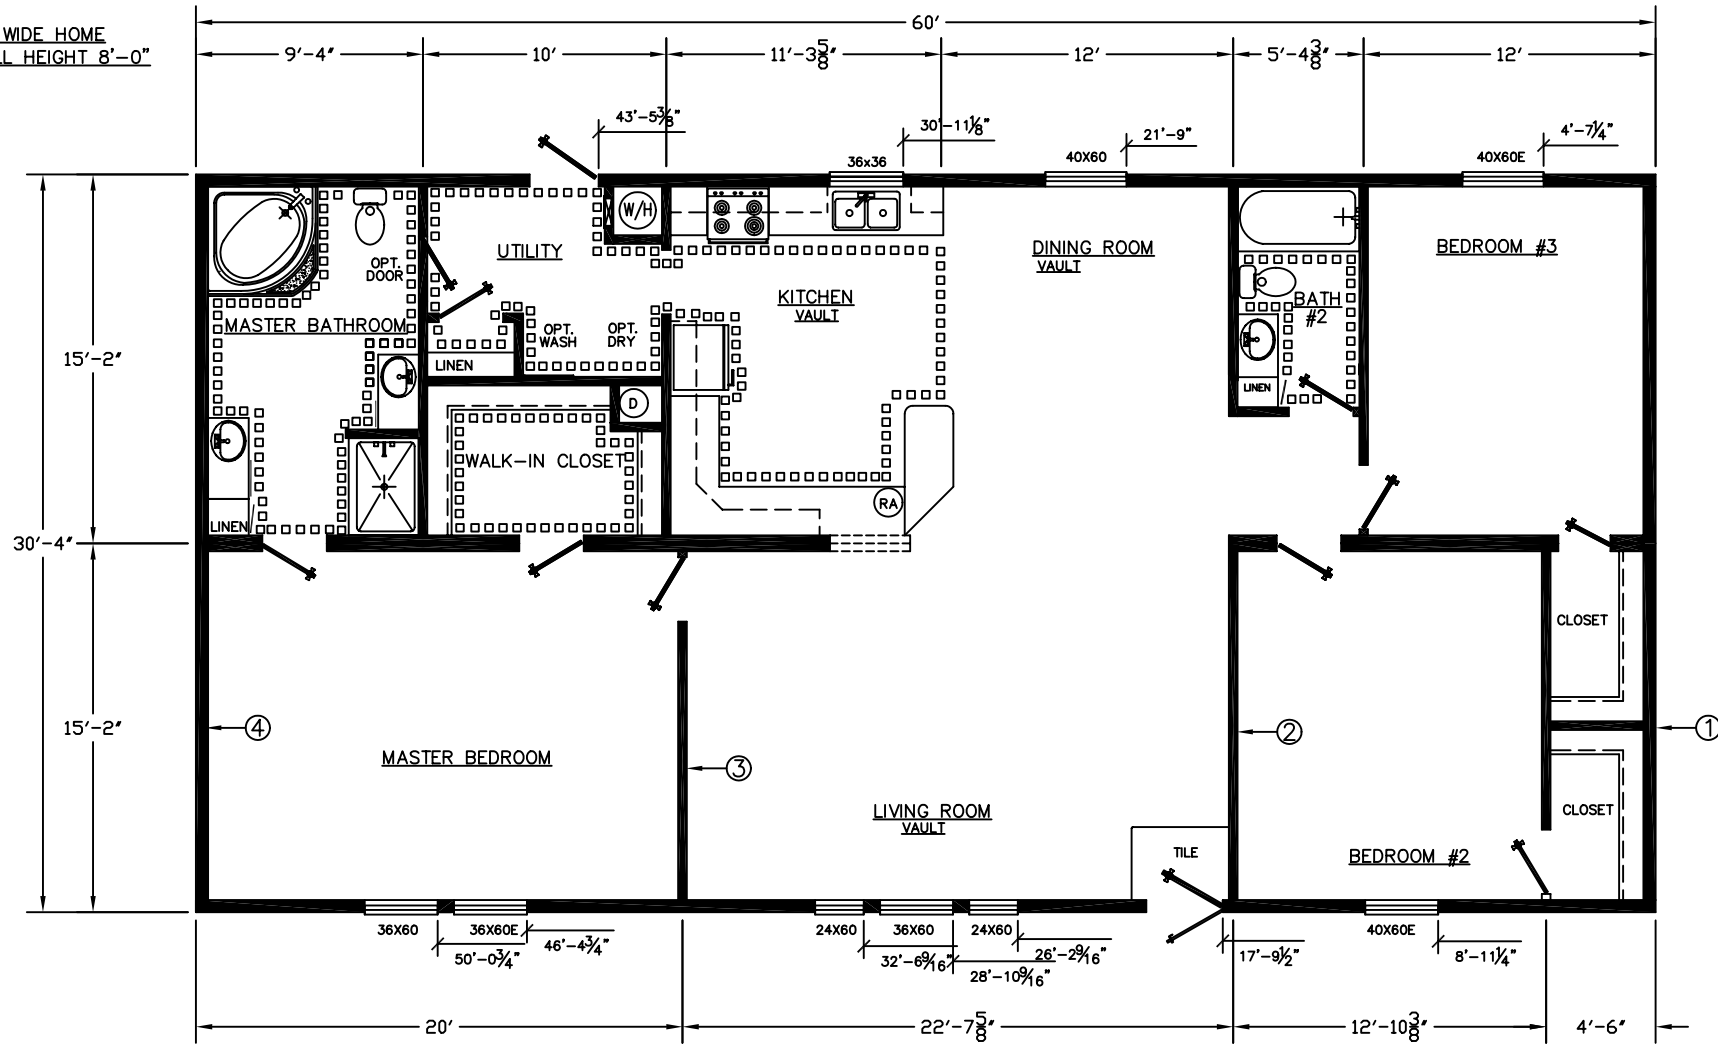

30'-4" WIDE HOME
SIDEWALL HEIGHT 8'-0"

FRONT 

REFER OPENING 35 1/2"x67 1/2"

ZONE 1	SW#1			SW#4
ZONE 2	SW#1			SW#4
ZONE 3	SW#1	SW#2	SW#3	SW#4

3215-129
1820 SQ.FT.