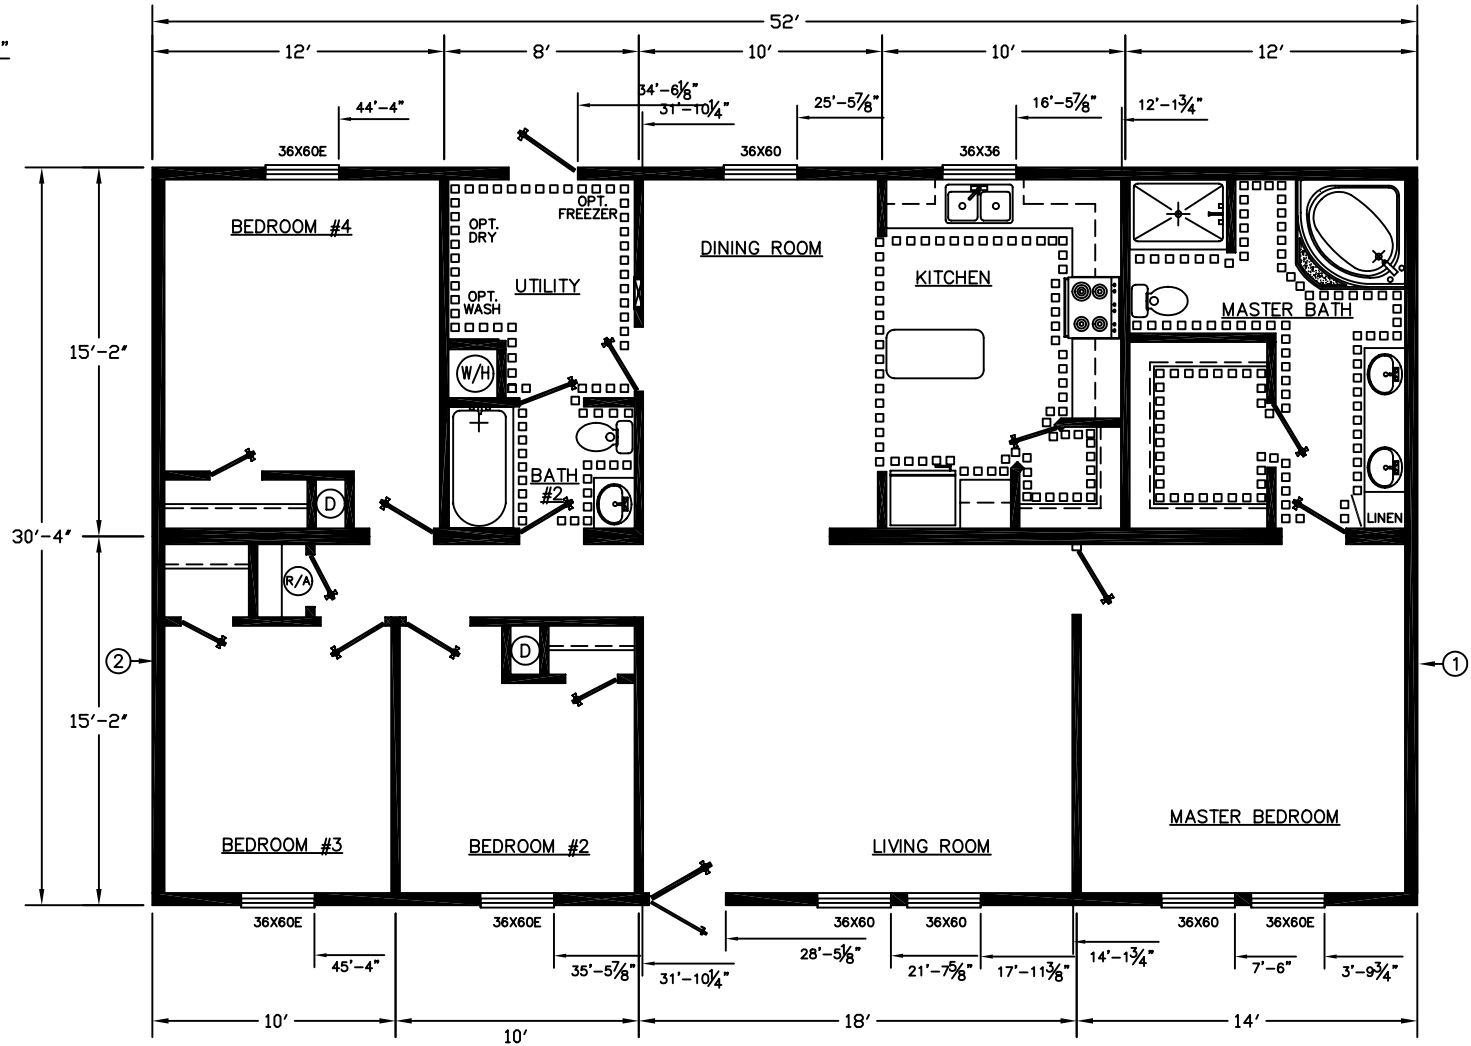

30'-4" WIDE HOME
SIDEWALL HEIGHT 8'-0"

FRONT 

REFER OPENING 35 1/2"x67 1/2"

ZONE 1	SW#1	SW#2
ZONE 2	SW#1	SW#2
ZONE 3	SW#1	SW#2

3219-144
1577 SQ.FT.