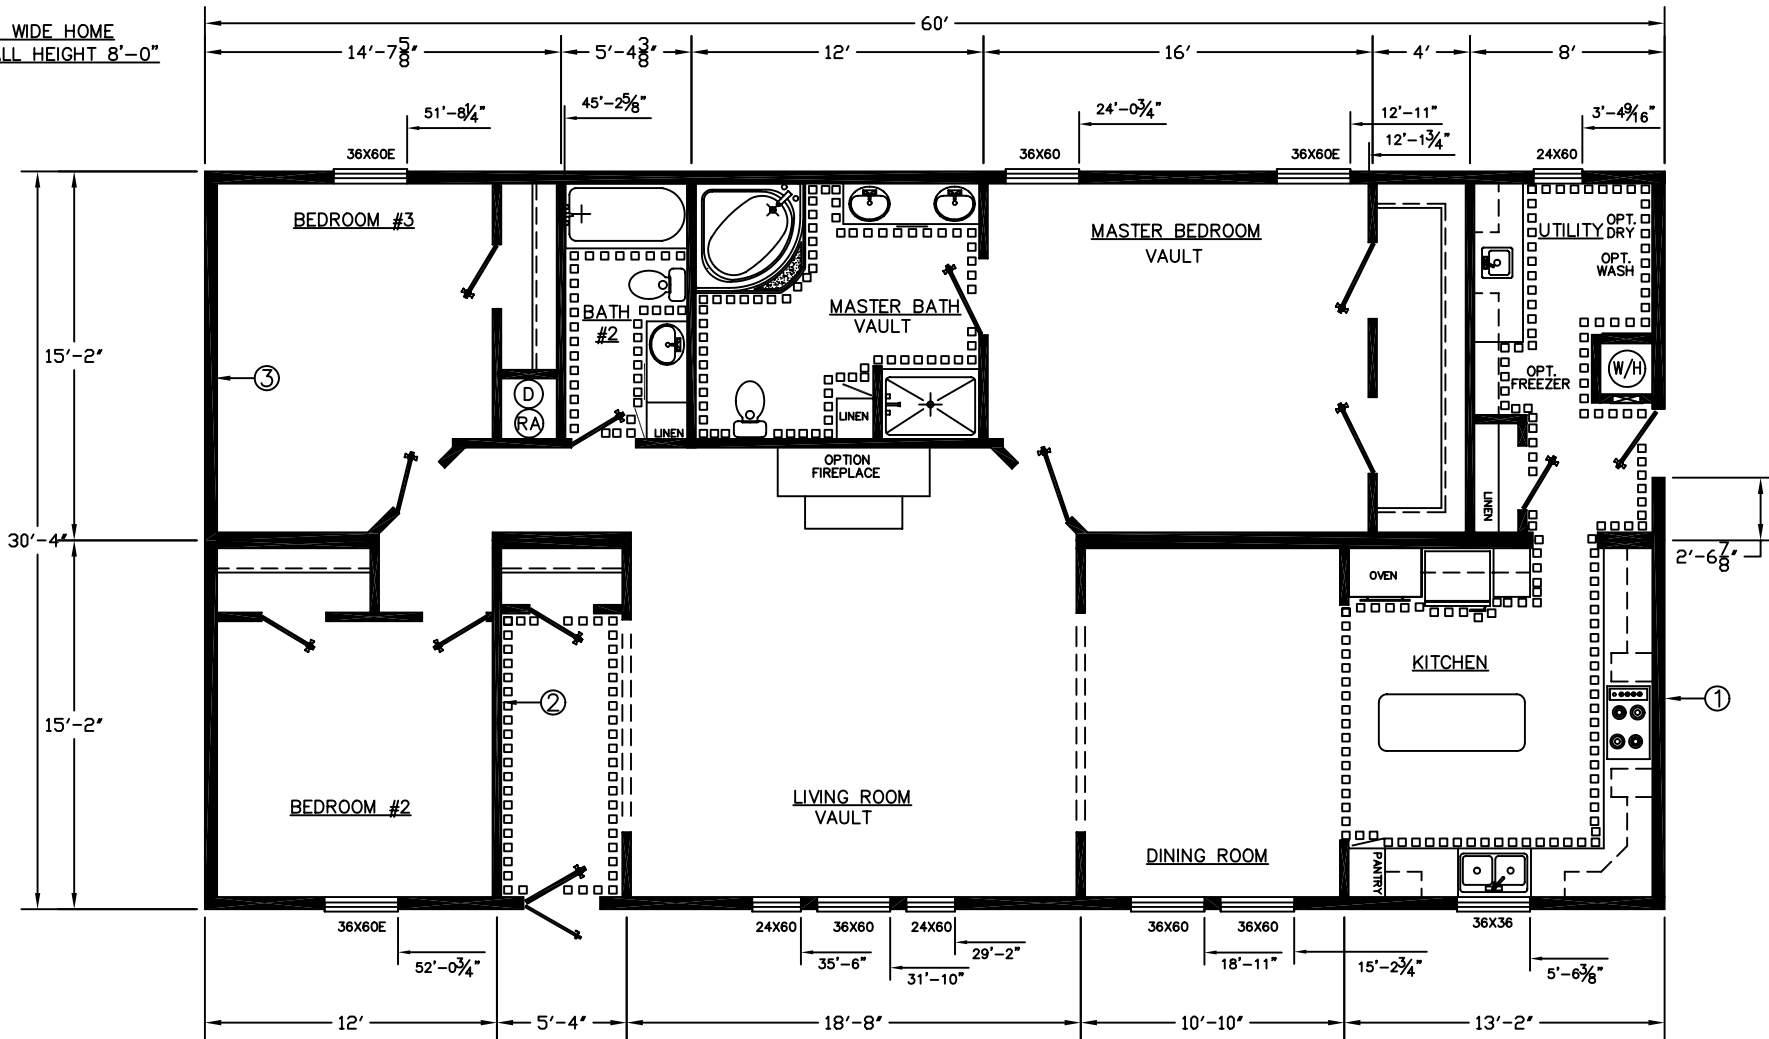

30'-4" WIDE HOME
SIDEWALL HEIGHT 8'-0"

FRONT 

REFER OPENING 35 1/2"x67 1/2"

ZONE 1	SW#1		SW#3
ZONE 2	SW#1		SW#3
ZONE 3	SW#1	SW#2	SW#3

3221-147
1820 SQ.FT.