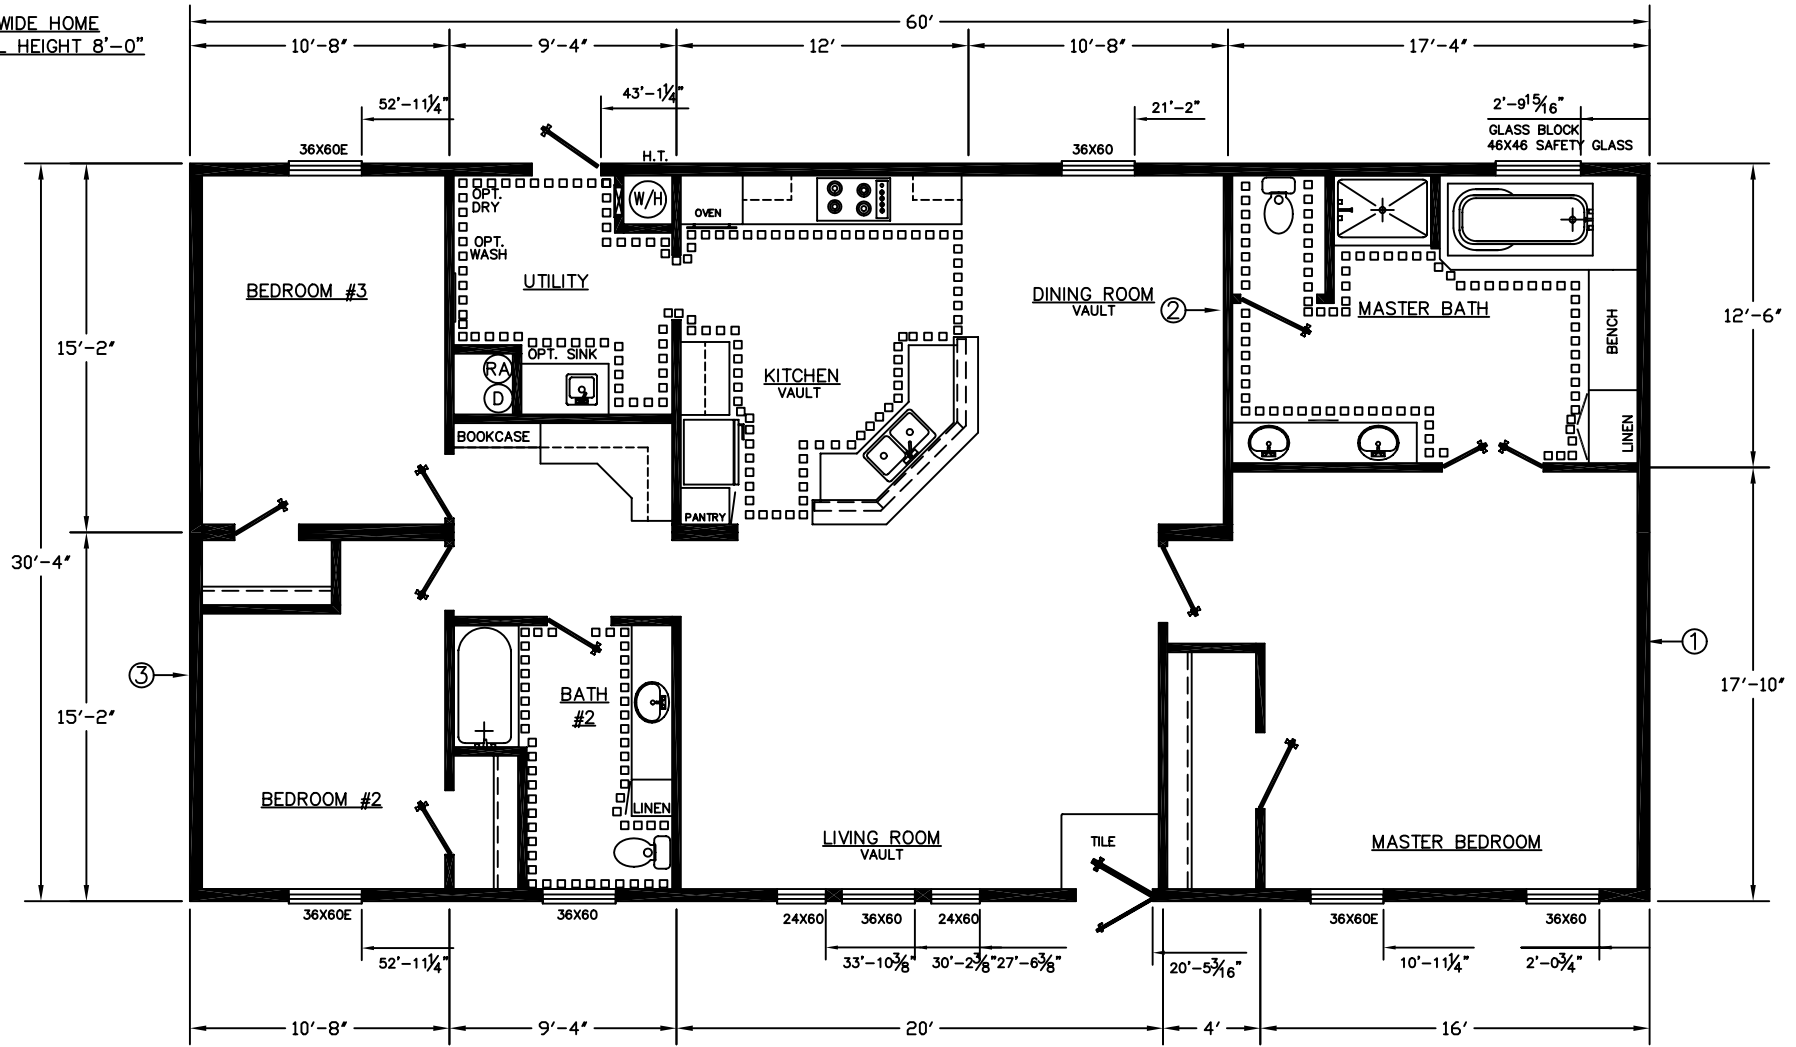

30'-4" WIDE HOME  
SIDEWALL HEIGHT 8'-0"

FRONT 

REFER OPENING 35 1/2"x67 1/2"

ZONE 1	SW#1		SW#3
ZONE 2	SW#1	SW#2	SW#3
ZONE 3	SW#1	SW#2	SW#3

3238-171 ALT.#2  
1820 SQ.FT.