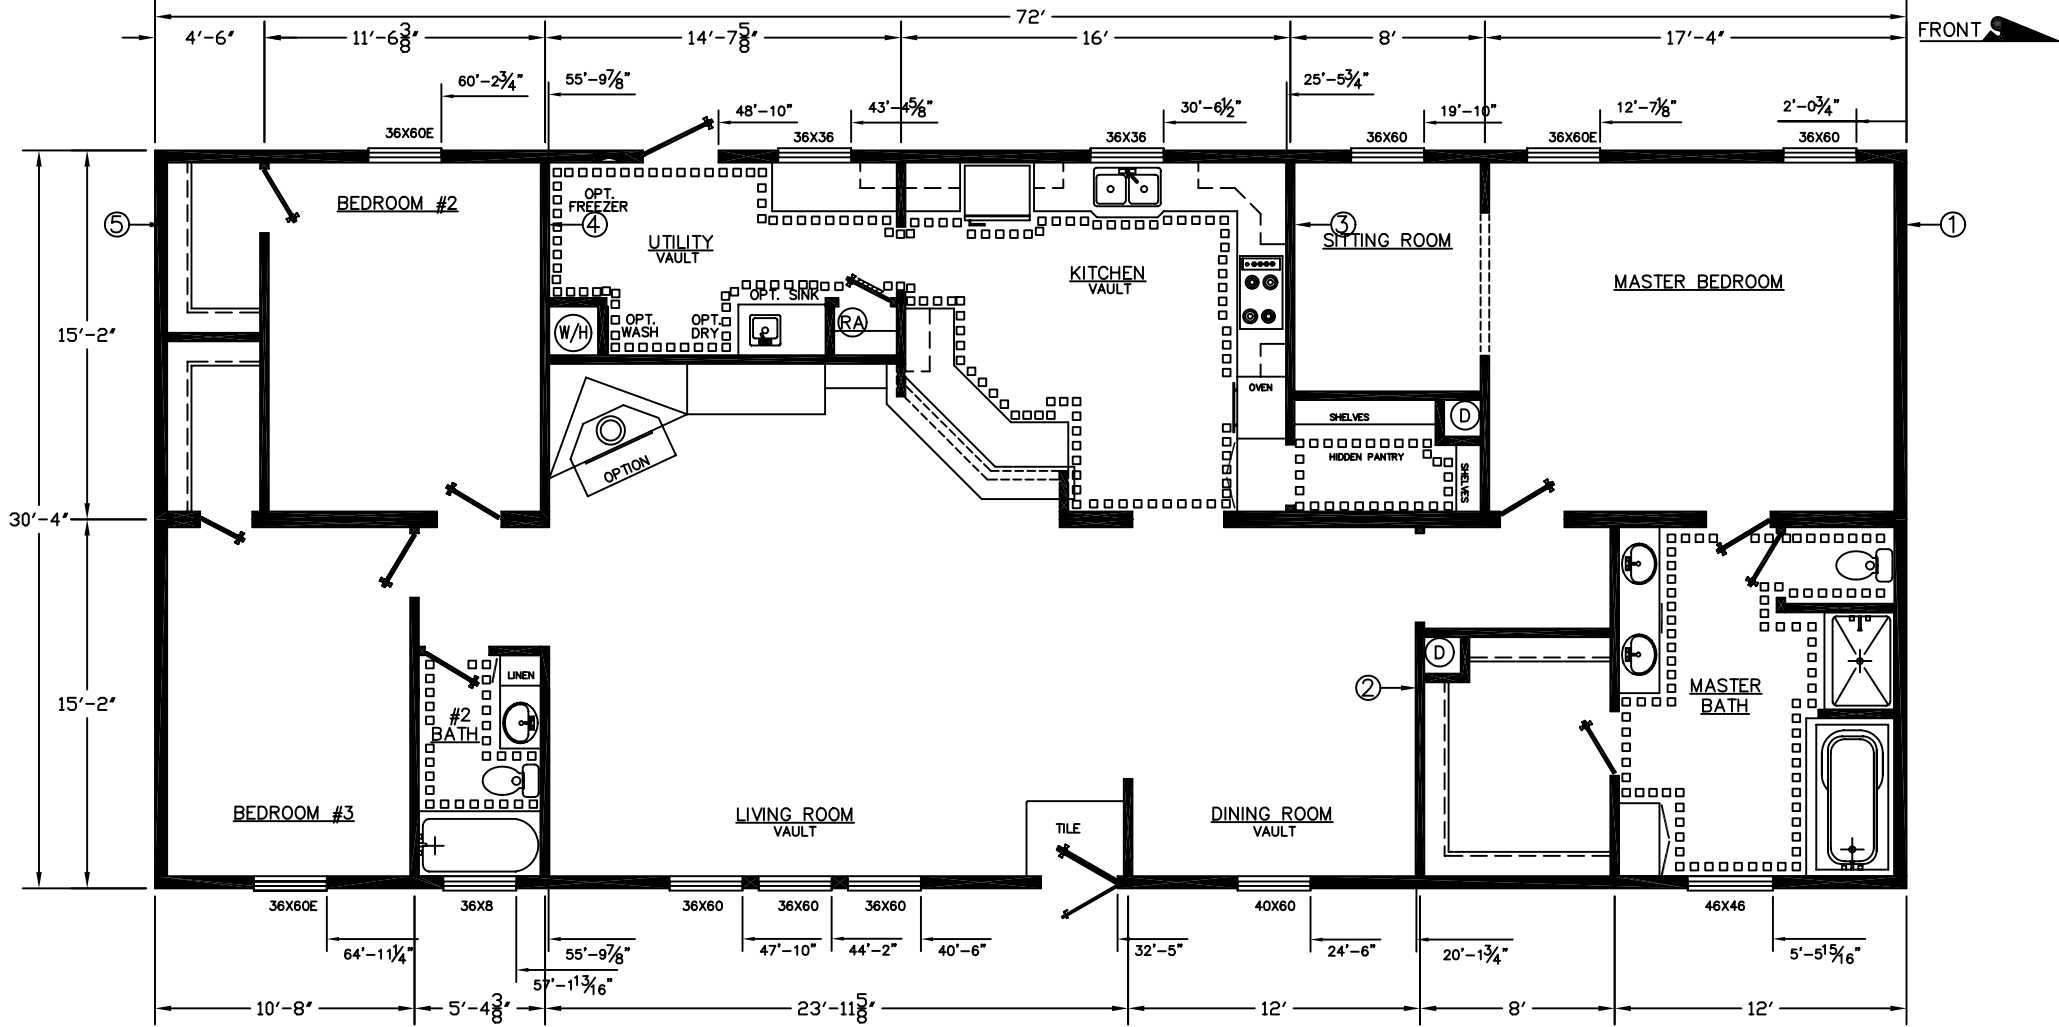

30'-4" WIDE HOME SIDEWALL HEIGHT 8'-0"

REFER OPENING 35 1/2"x67 1/2"

ZONE 1	SW#1				SW#5
ZONE 2	SW#1			SW#4	SW#5
ZONE 3	SW#1	SW#2	SW#3	SW#4	SW#5

3241-177G
 ALT#1 COOKTOP, AND OVEN
 2184 SQ.FT.