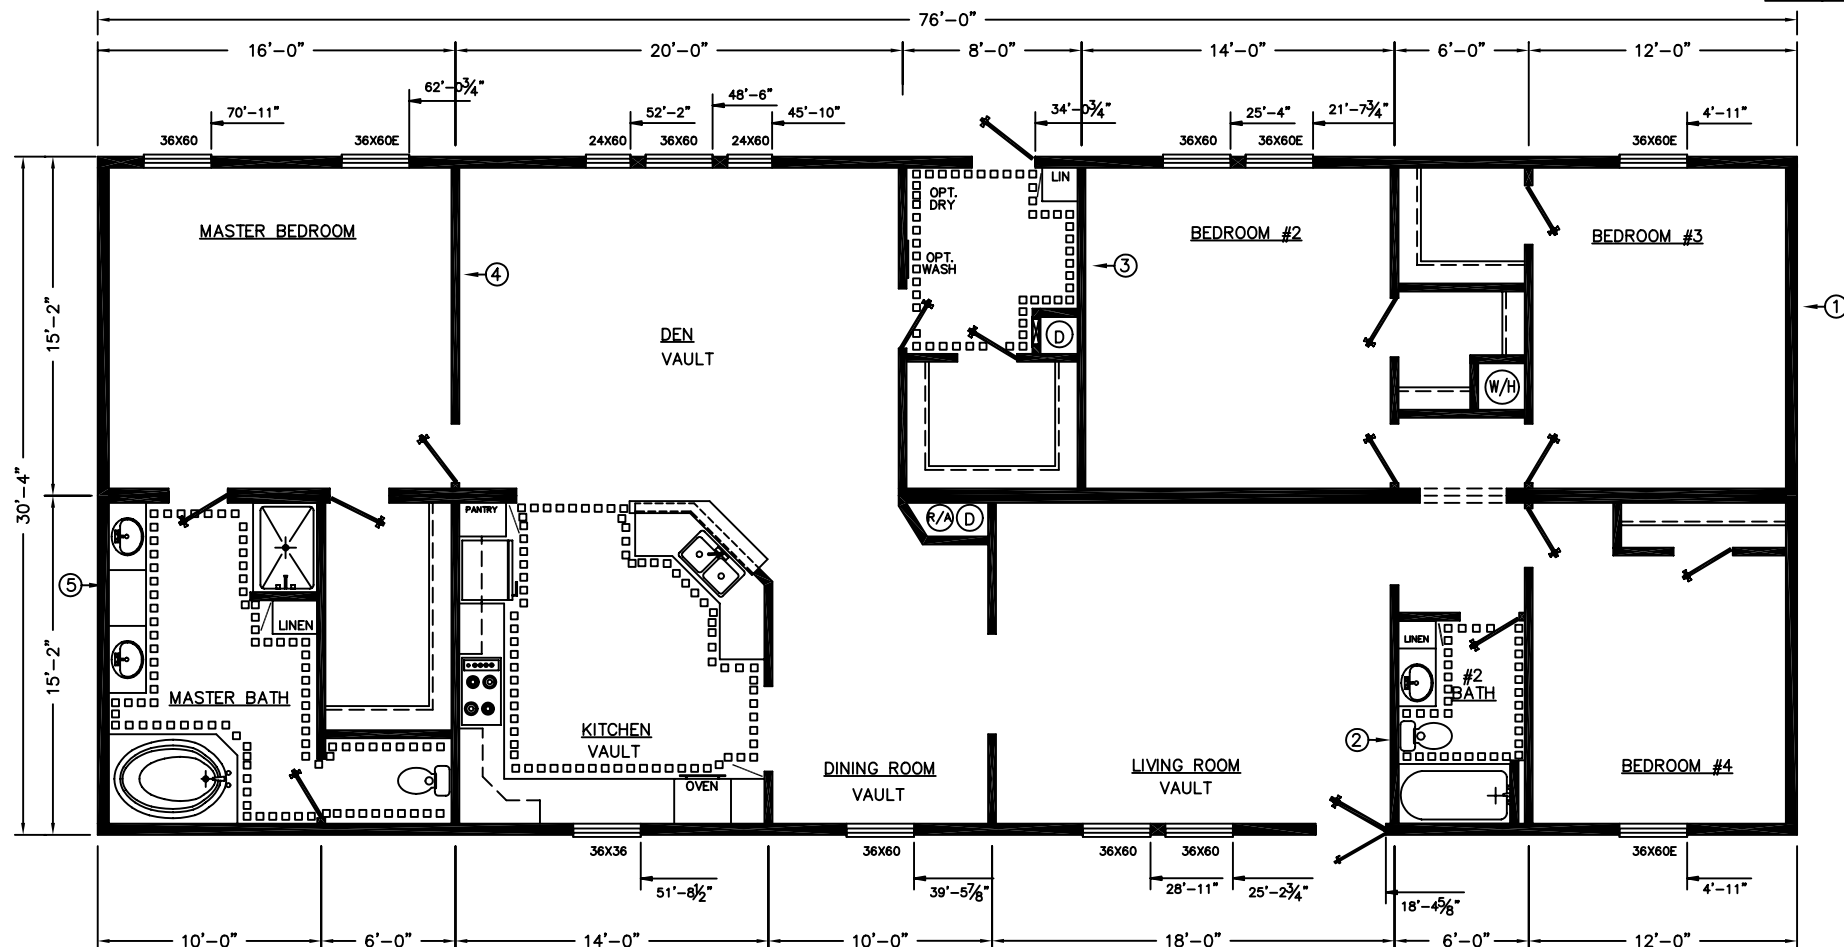

30'-4" WIDE HOME SIDEWALL HEIGHT 8'-0"

FRONT

ALT#2 1/2 BATH OPTION

ALT#3 3/4 BATH OPTION

REFER OPENING 35 1/2"x67 1/2"

ZONE 1	SW#1				SW#5
ZONE 2	SW#1	SW#2	SW#3	SW#4	SW#5
ZONE 3	SW#1	SW#2	SW#3	SW#4	SW#5

3242-178
2305 SQ.FT.