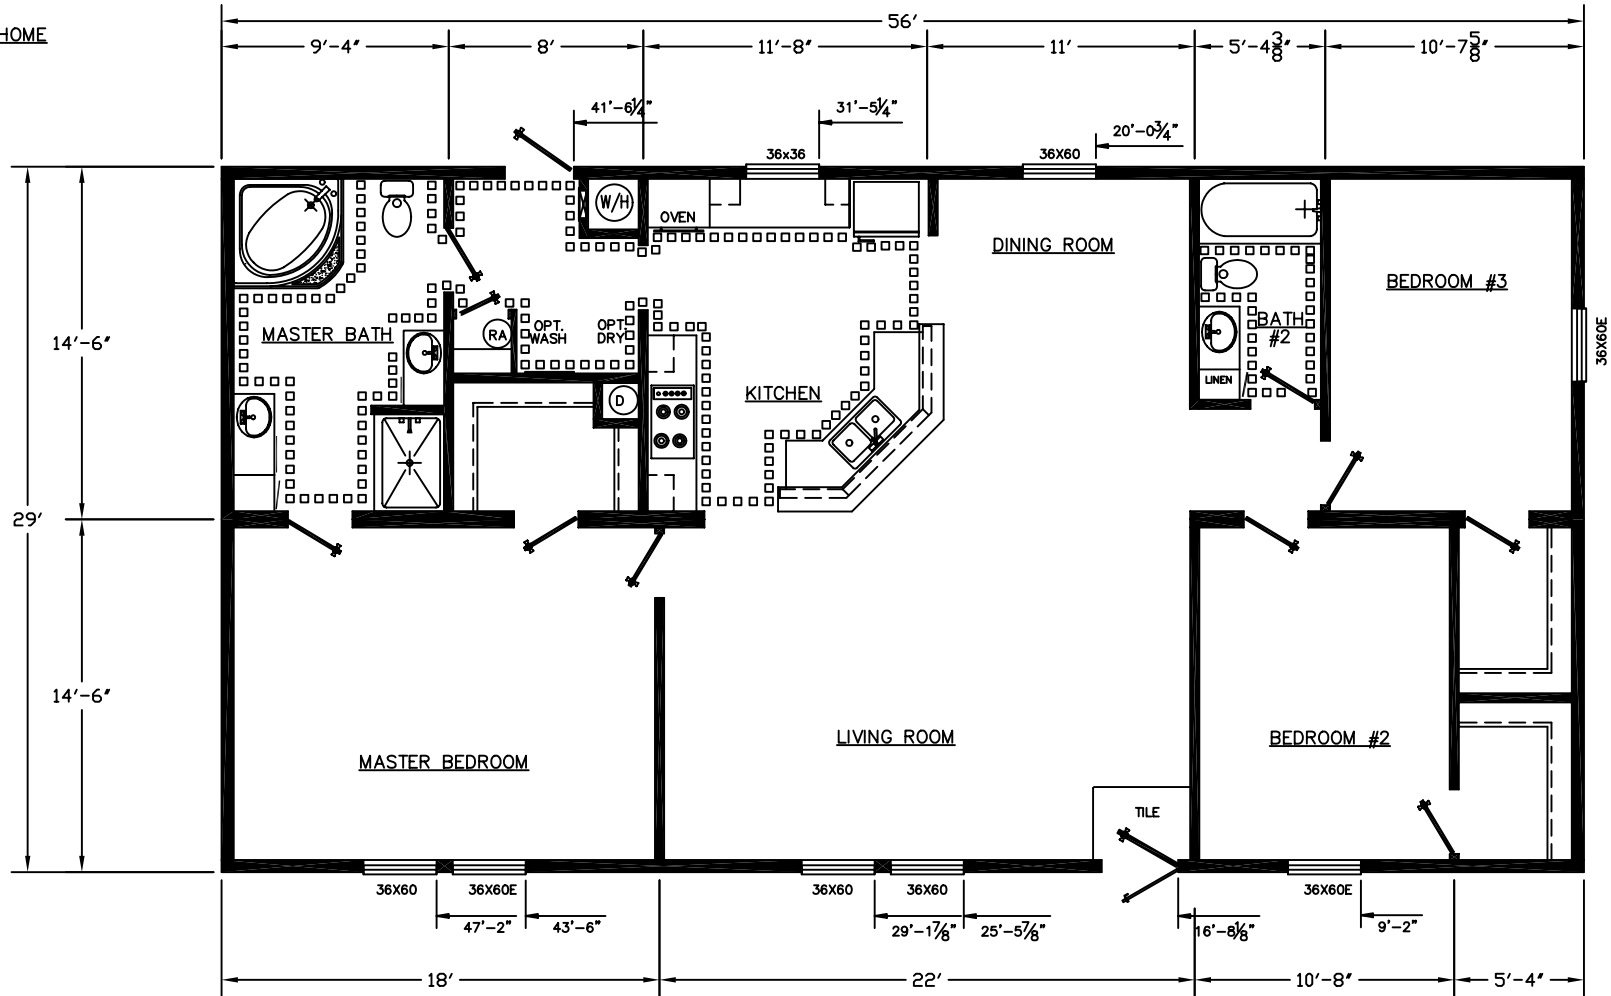

29' WIDE HOME

FRONT 

2902-1002
1624 SQ.FT.
MODULAR