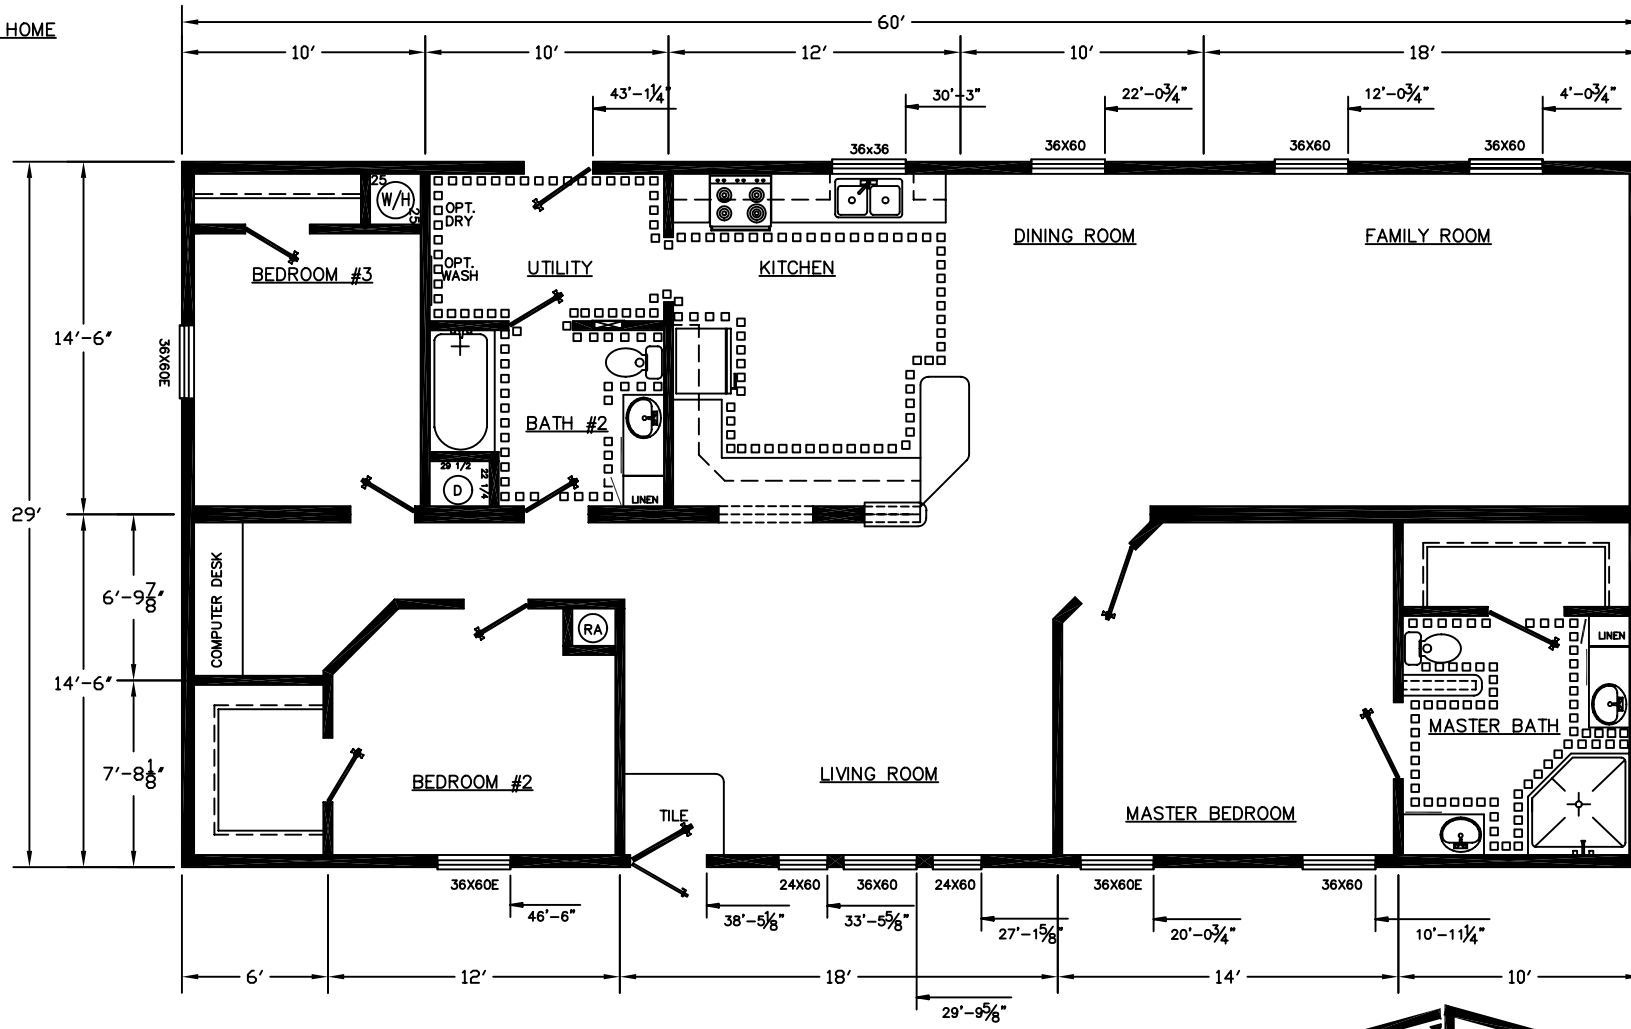

29' WIDE HOME

FRONT 

2904-1004
1740 SQ.FT.
MODULAR