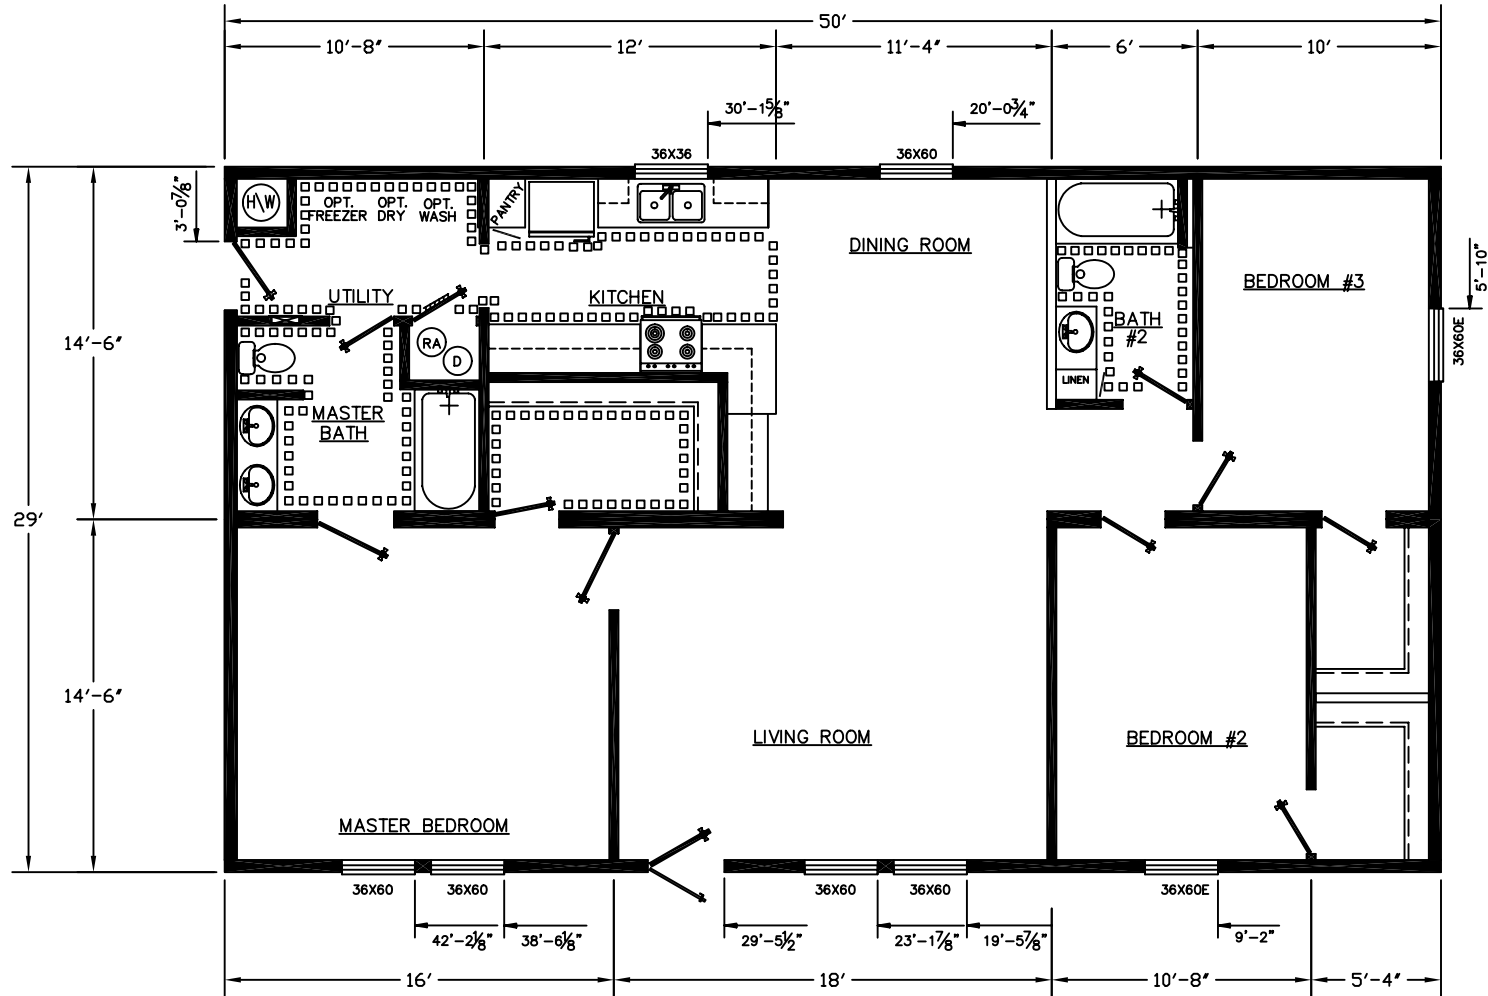

29' WIDE HOME

FRONT

2906-1009
1450 SQ.FT.
MODULAR