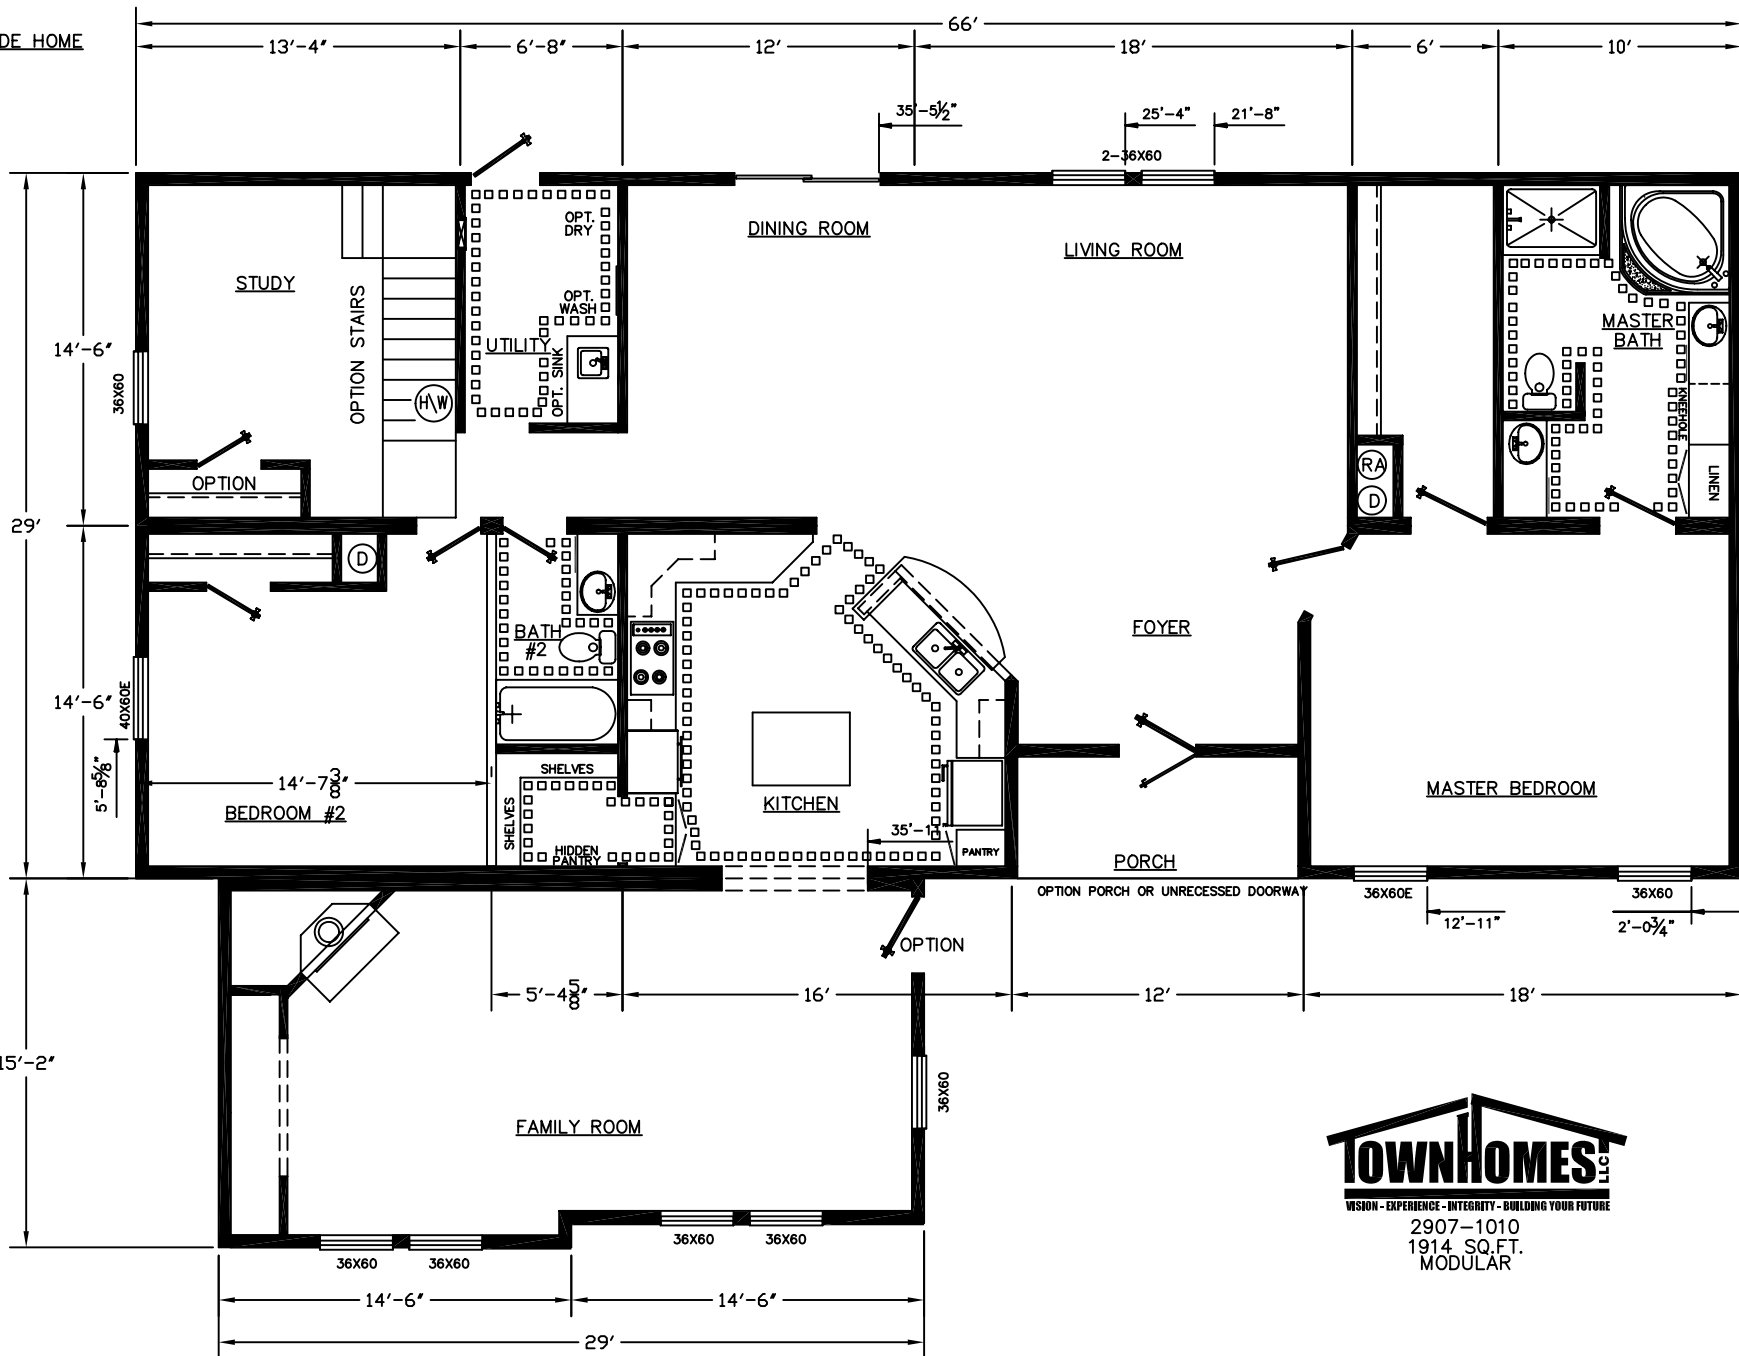

29' WIDE HOME

FRONT

TOWNHOMES LLC
 VISION - EXPERIENCE - INTEGRITY - BUILDING YOUR FUTURE
 2907-1010
 1914 SQ.FT.
 MODULAR